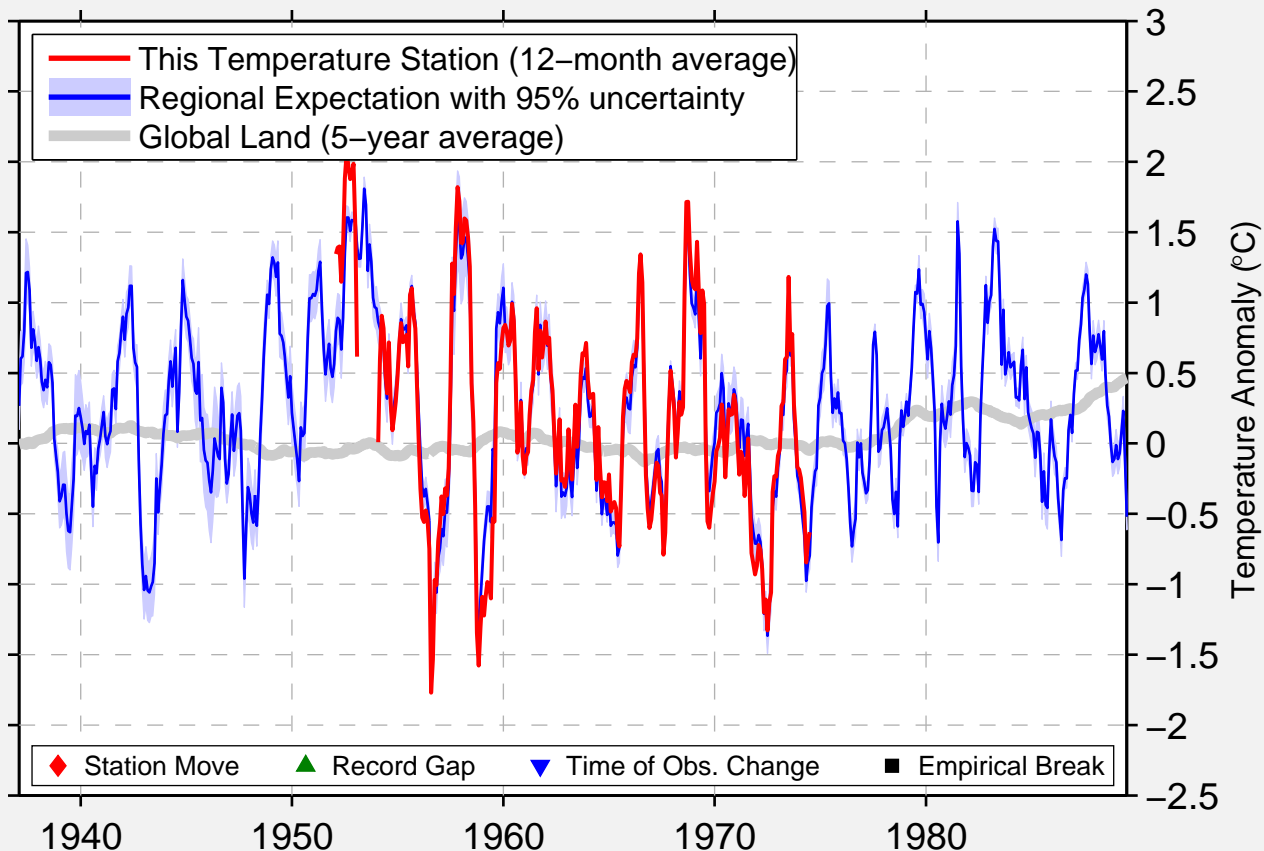

CHUTE A LA SAVANE

48.780 N, 71.850 W (Canada)

Data Quality Controlled and Aligned at Breakpoints

Berkeley Earth