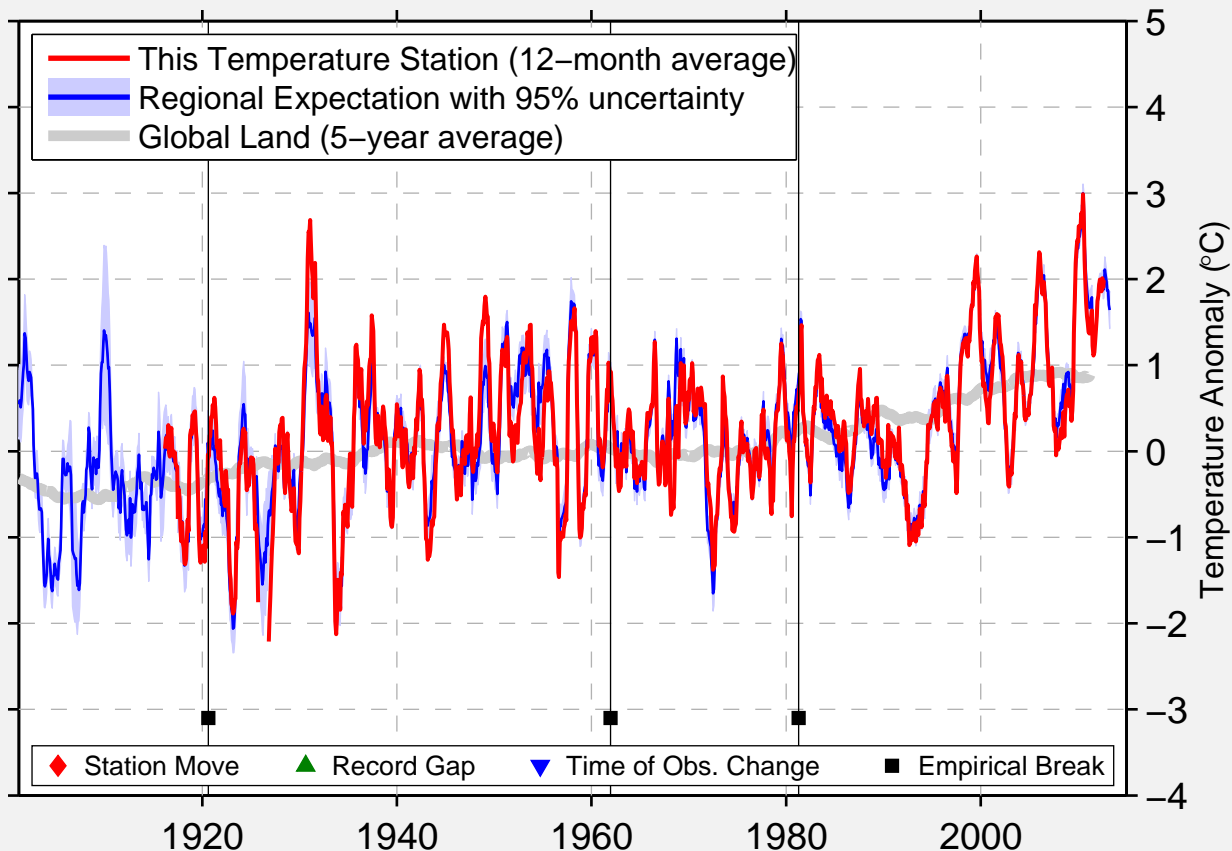

GASPE AIRPORT & 48.767 N, 64.483 W (Canada)

Data Quality Controlled and Aligned at Breakpoints

Berkeley Earth