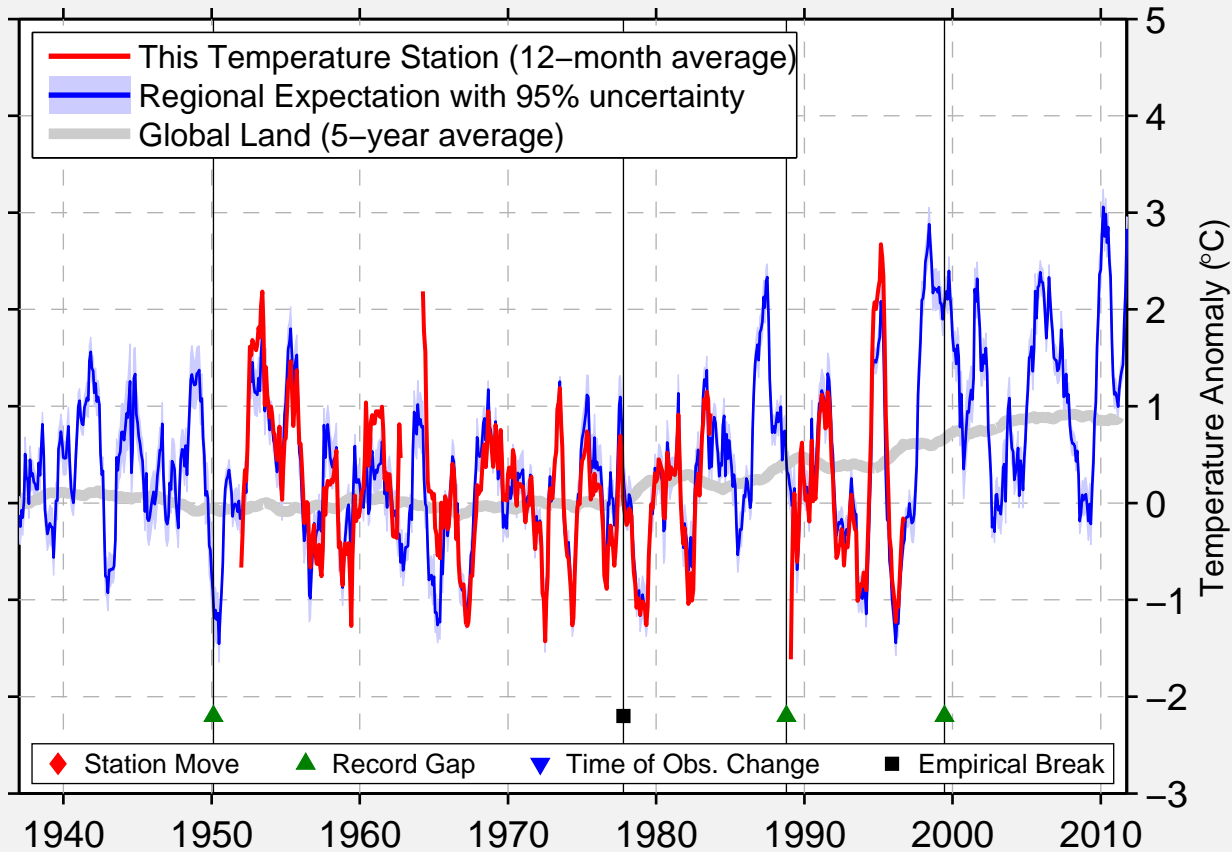

MARATHON, ON

48.735 N, 86.375 W (Canada)

Data Quality Controlled and Aligned at Breakpoints

Berkeley Earth