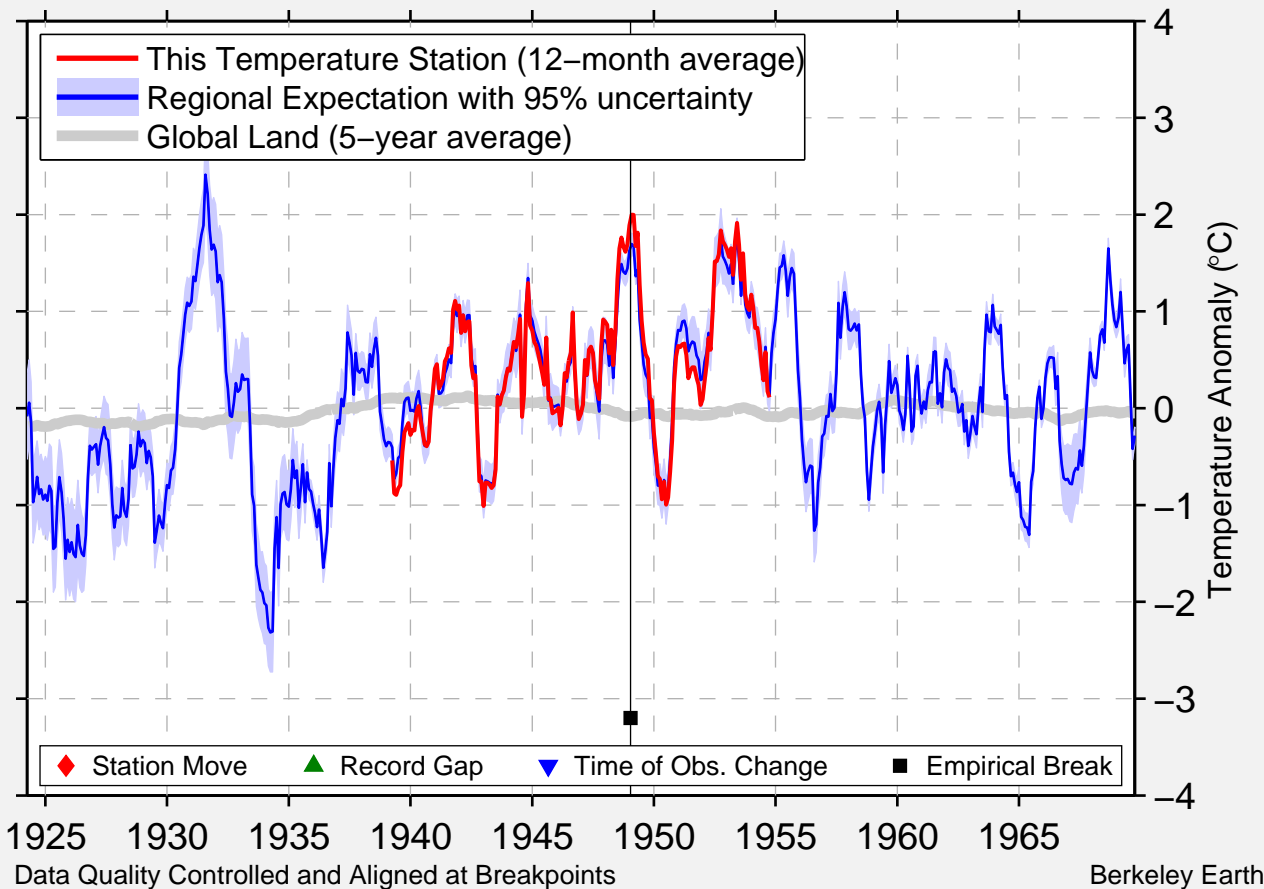

# PORQUIS JUNCTION A

48.730 N, 80.800 W (Canada)

Data Quality Controlled and Aligned at Breakpoints

Berkeley Earth