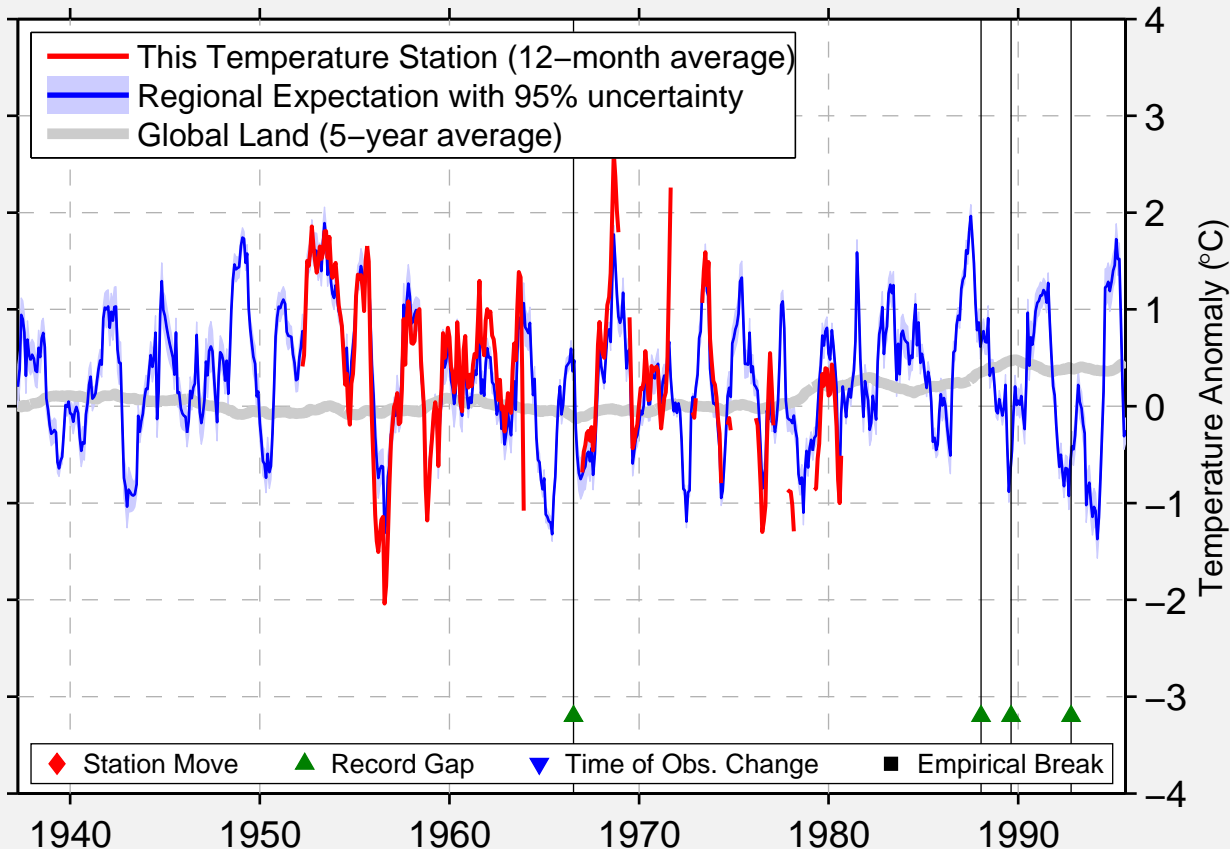

TASCHEREAU

48.670 N, 78.700 W (Canada)

Data Quality Controlled and Aligned at Breakpoints

Berkeley Earth