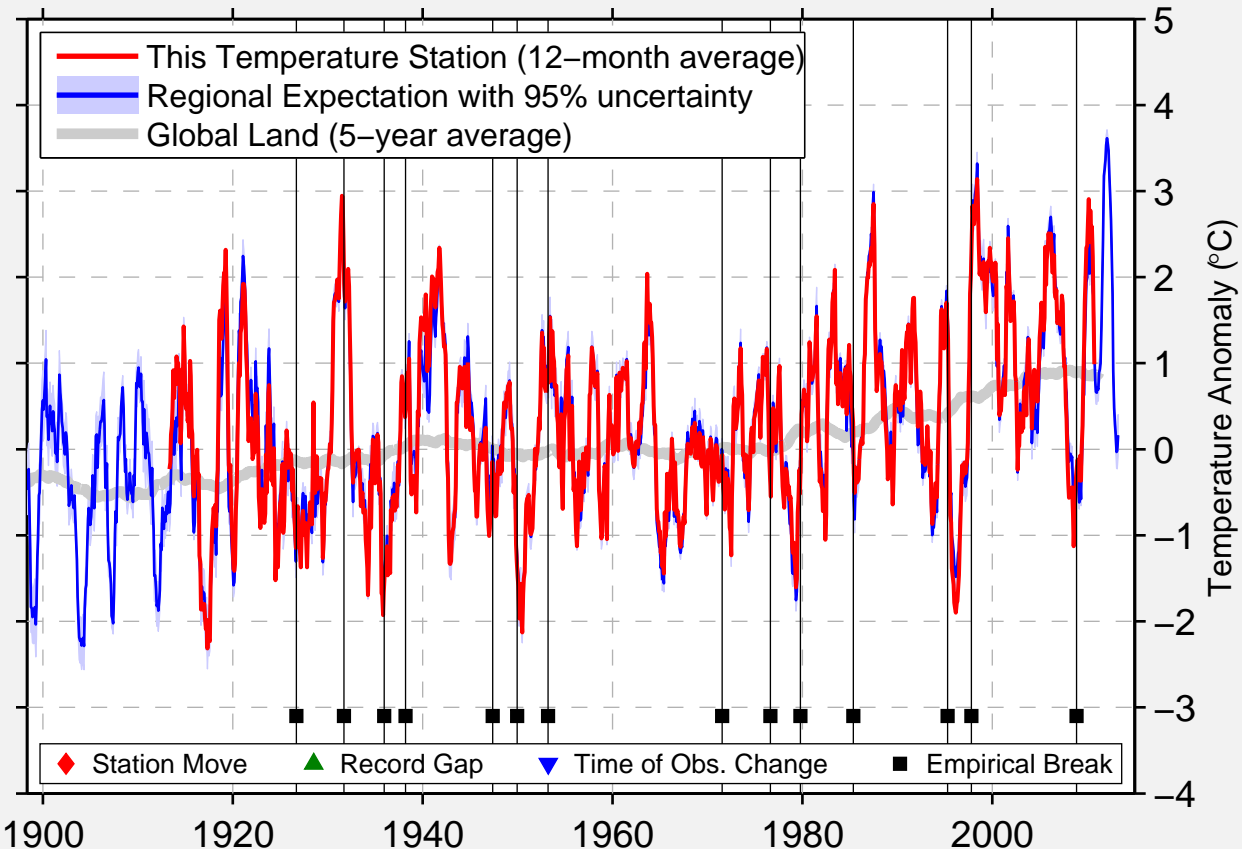

FORT FRANCES A

48.653 N, 93.430 W (Canada)

Data Quality Controlled and Aligned at Breakpoints

Berkeley Earth