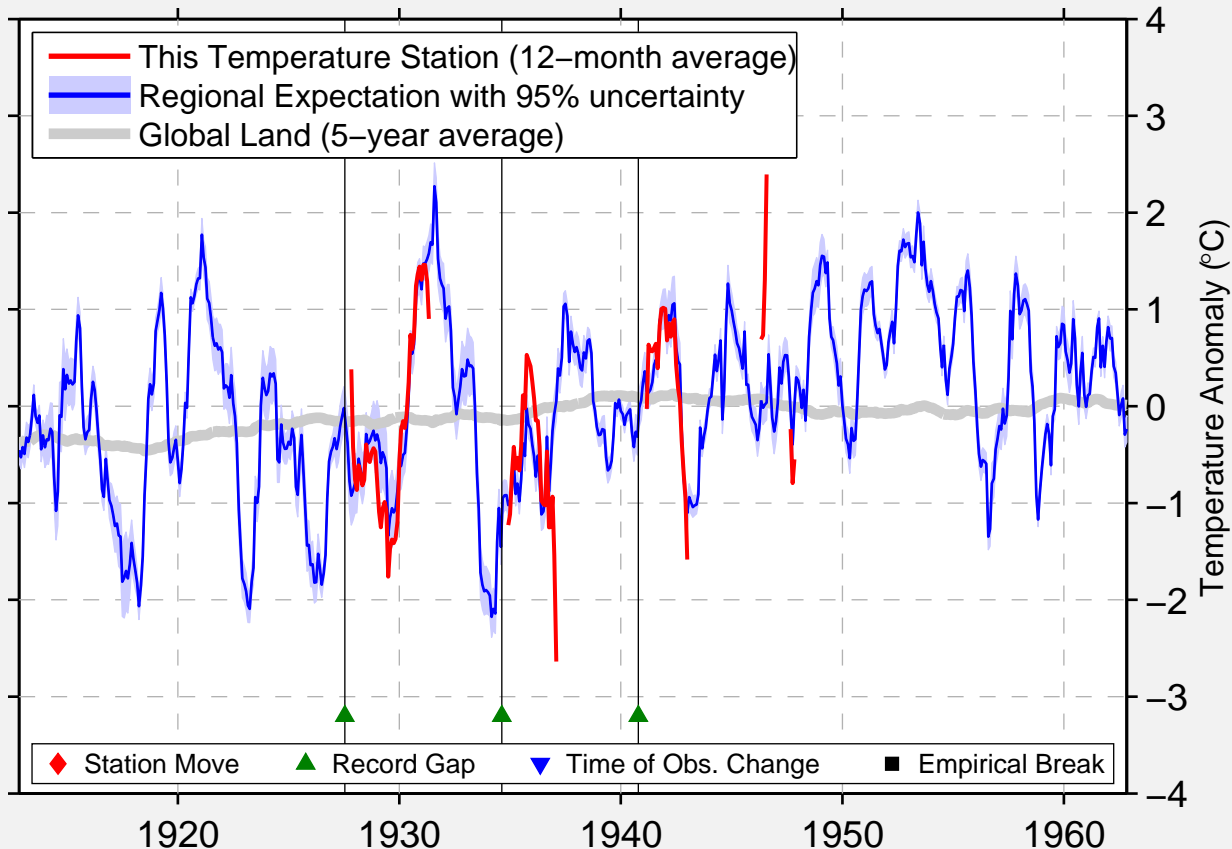

OBIDJUAN

48.630 N, 74.930 W (Canada)

Data Quality Controlled and Aligned at Breakpoints

Berkeley Earth