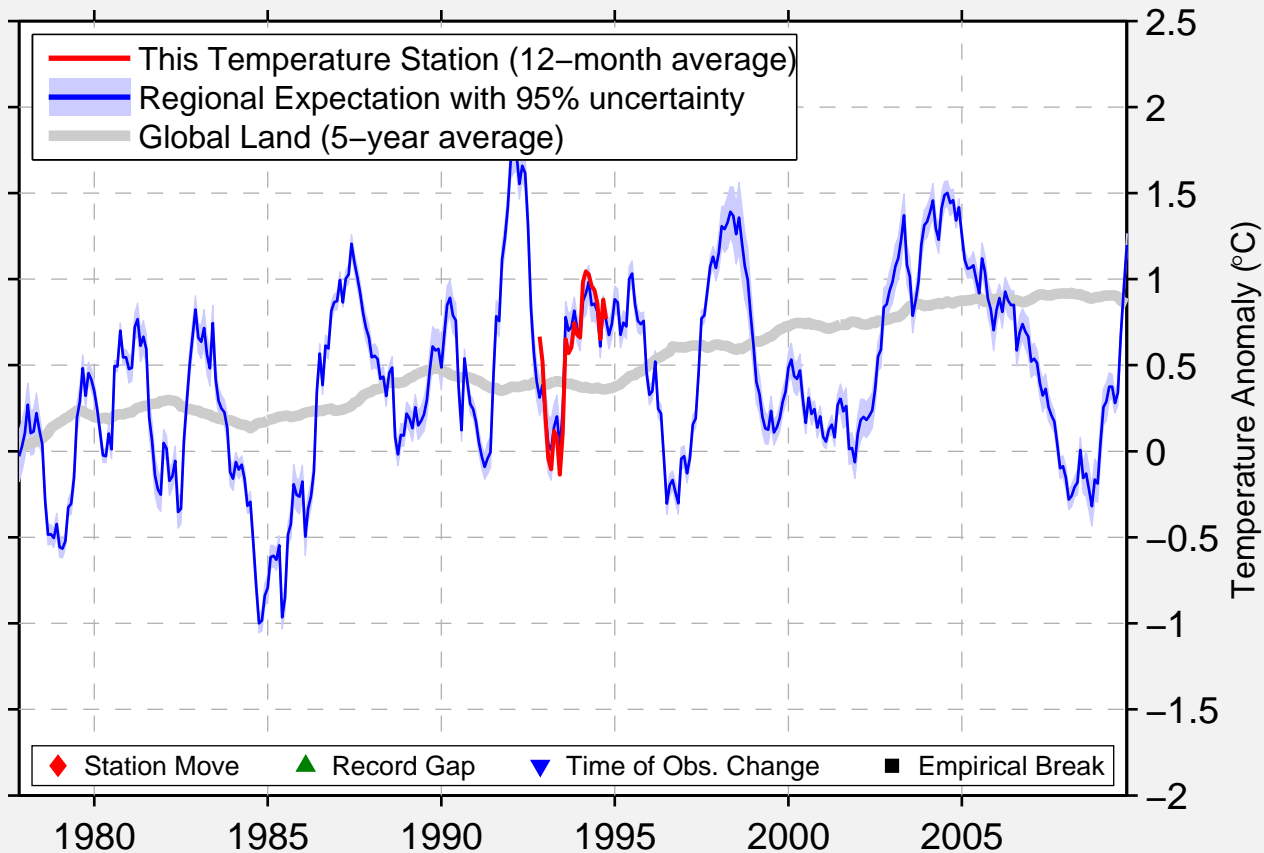

MALAHAT (AUTO8)

48.583 N, 123.583 W (Canada)

Data Quality Controlled and Aligned at Breakpoints

Berkeley Earth