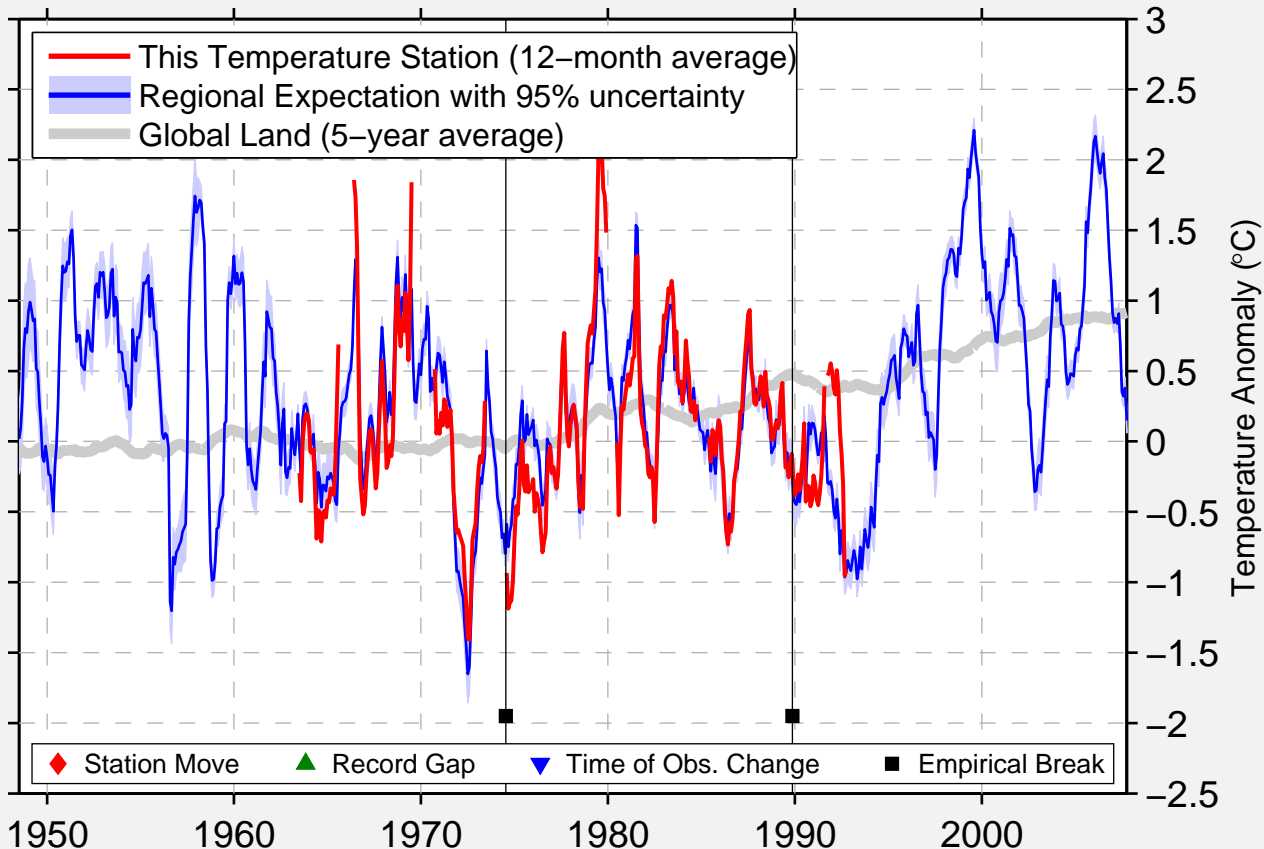

VAL D ESPOIR

48.520 N, 64.380 W (Canada)

Data Quality Controlled and Aligned at Breakpoints

Berkeley Earth