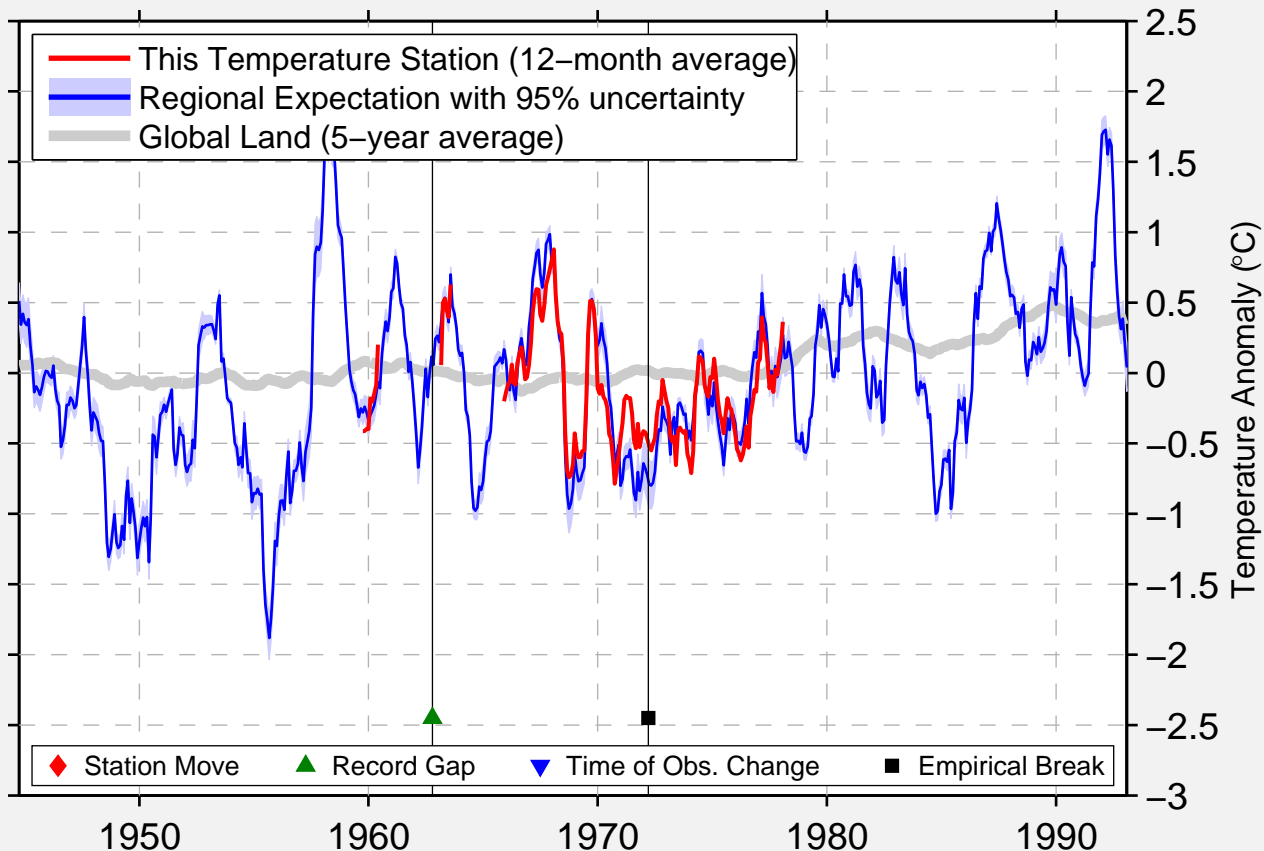

ELK LAKE

48.520 N, 123.380 W (Canada)

Data Quality Controlled and Aligned at Breakpoints

Berkeley Earth