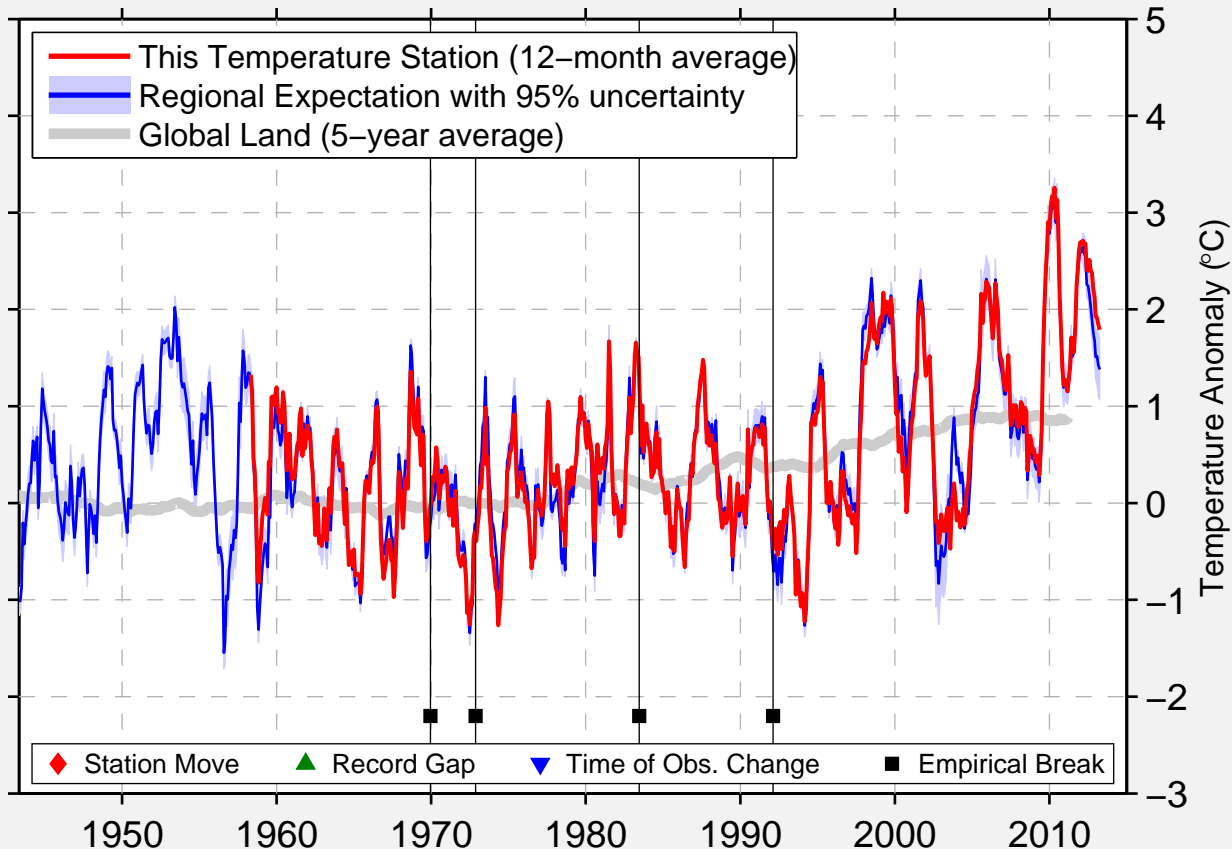

ROBERVAL AIRPORT

48.517 N, 72.267 W (Canada)

Data Quality Controlled and Aligned at Breakpoints

Berkeley Earth