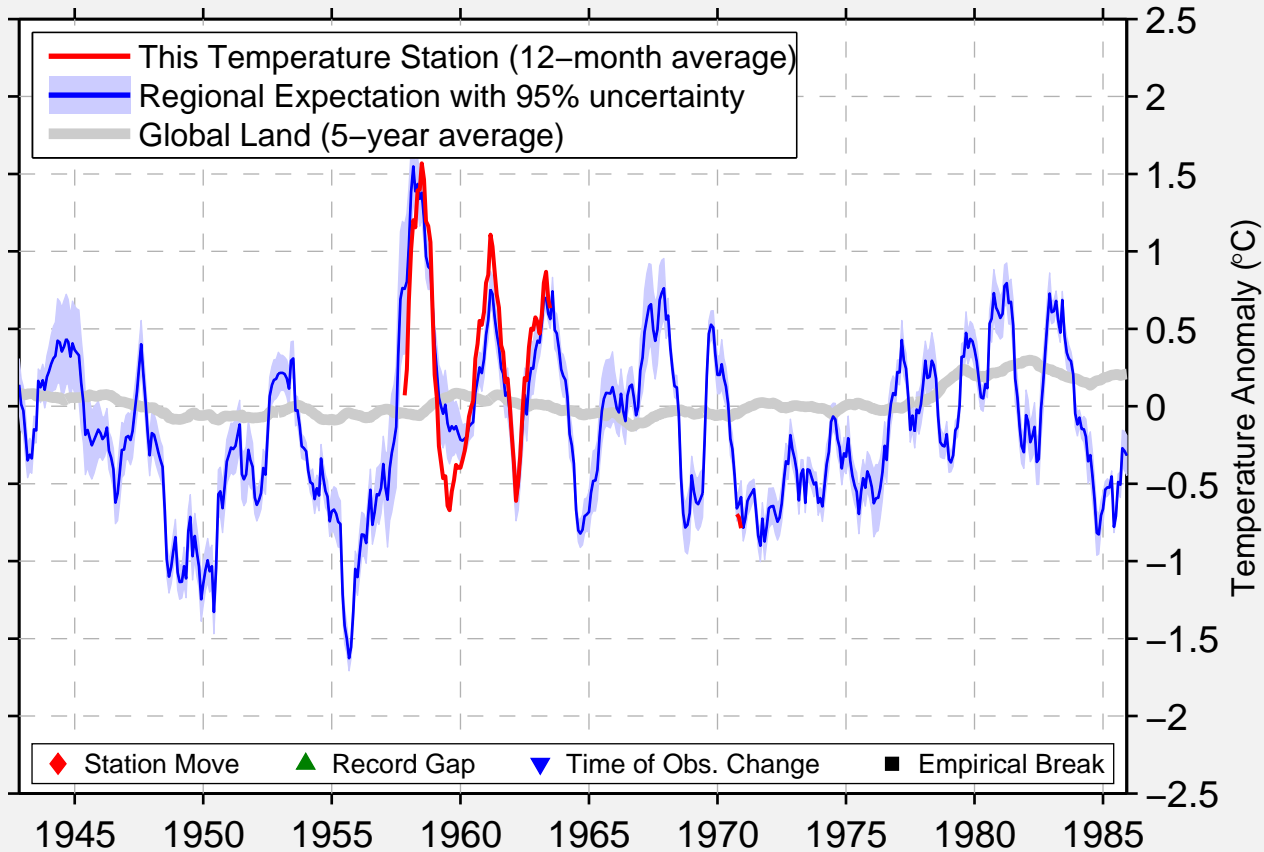

# BEAR CREEK

48.500 N, 124.000 W (Canada)

Data Quality Controlled and Aligned at Breakpoints

Berkeley Earth