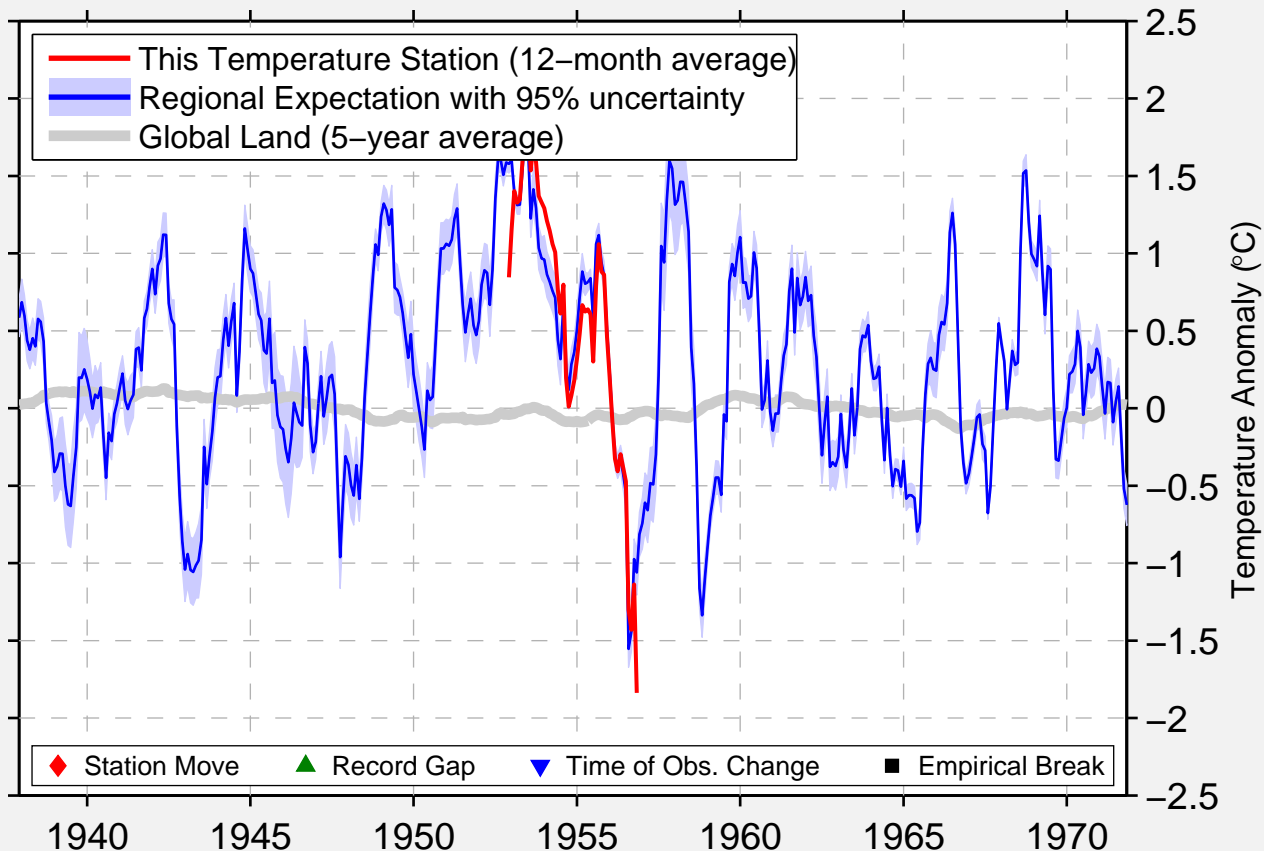

HEBERTVILLE

48.450 N, 71.670 W (Canada)

Data Quality Controlled and Aligned at Breakpoints

Berkeley Earth