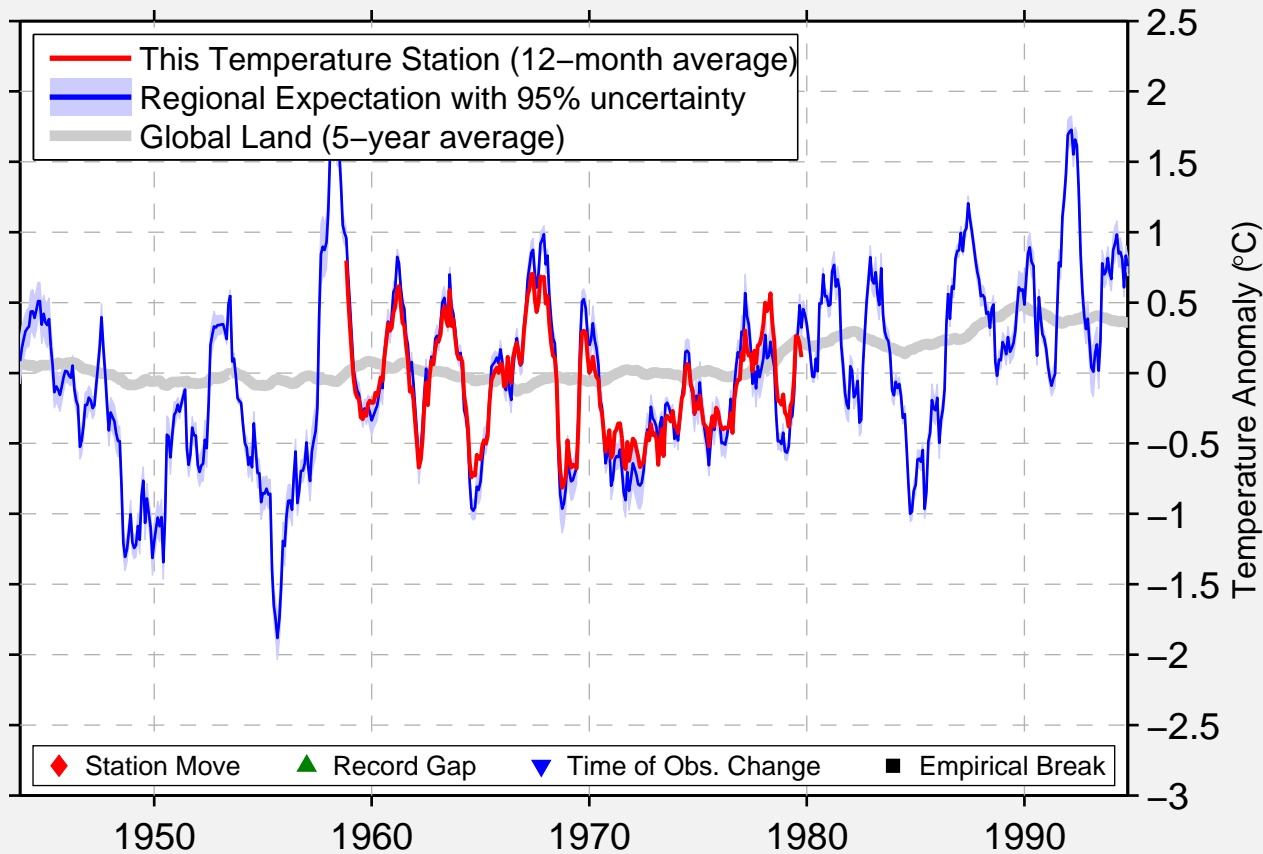

VICTORIA TILlicUM

48.450 N, 123.380 W (Canada)

Data Quality Controlled and Aligned at Breakpoints

Berkeley Earth