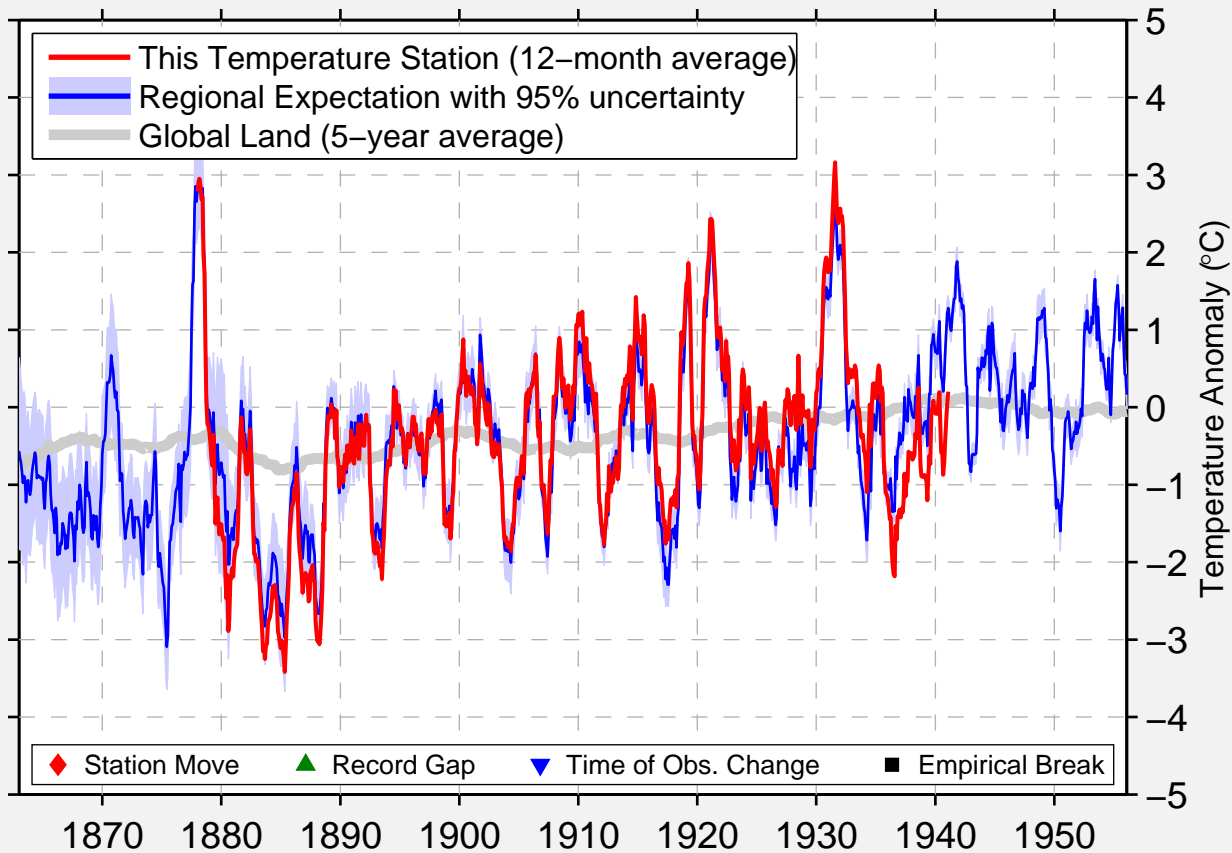

# PORT ARTHUR

48.430 N, 89.220 W (Canada)

Data Quality Controlled and Aligned at Breakpoints

Berkeley Earth