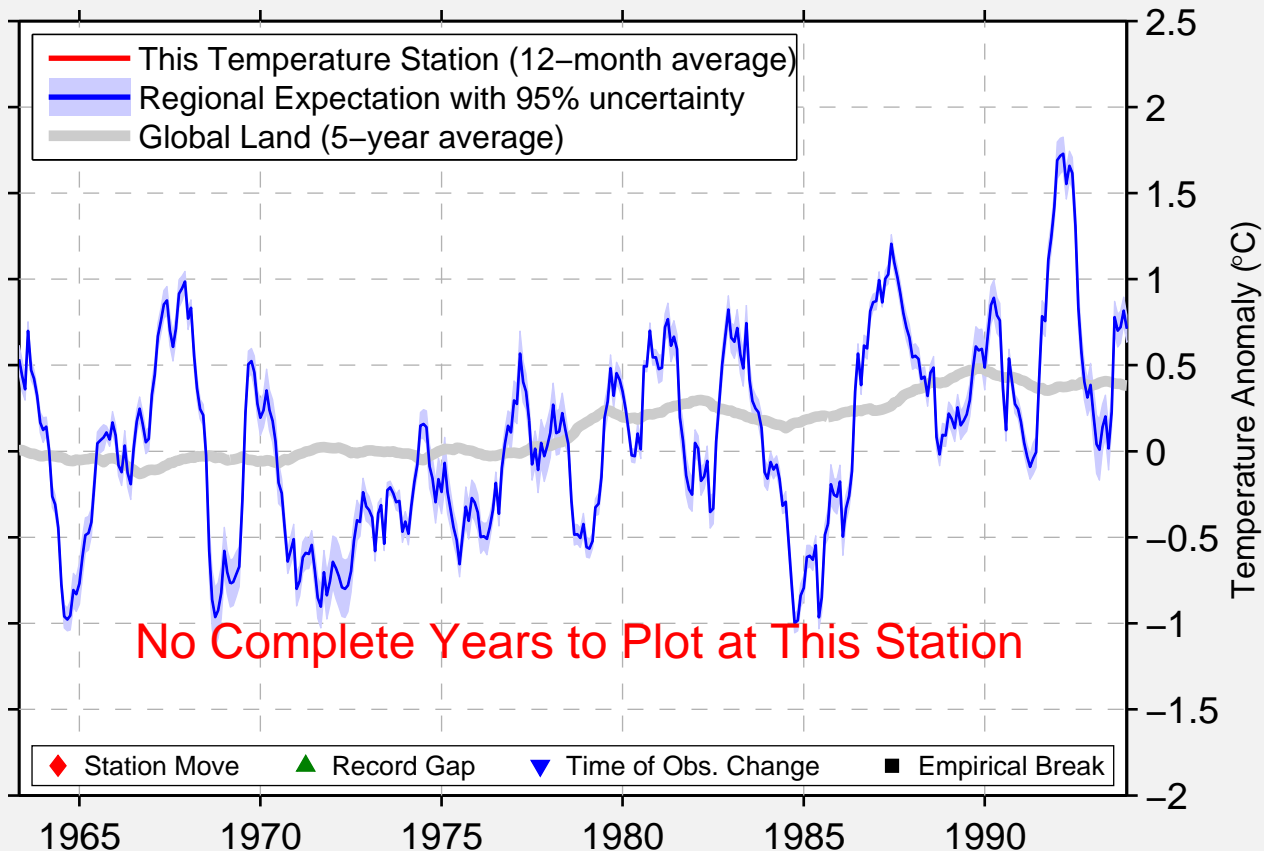

VICTORIA WILLOWS PARK

48.430 N, 123.300 W (Canada)

No Complete Years to Plot at This Station

◆ Station Move ▲ Record Gap ▼ Time of Obs. Change ■ Empirical Break