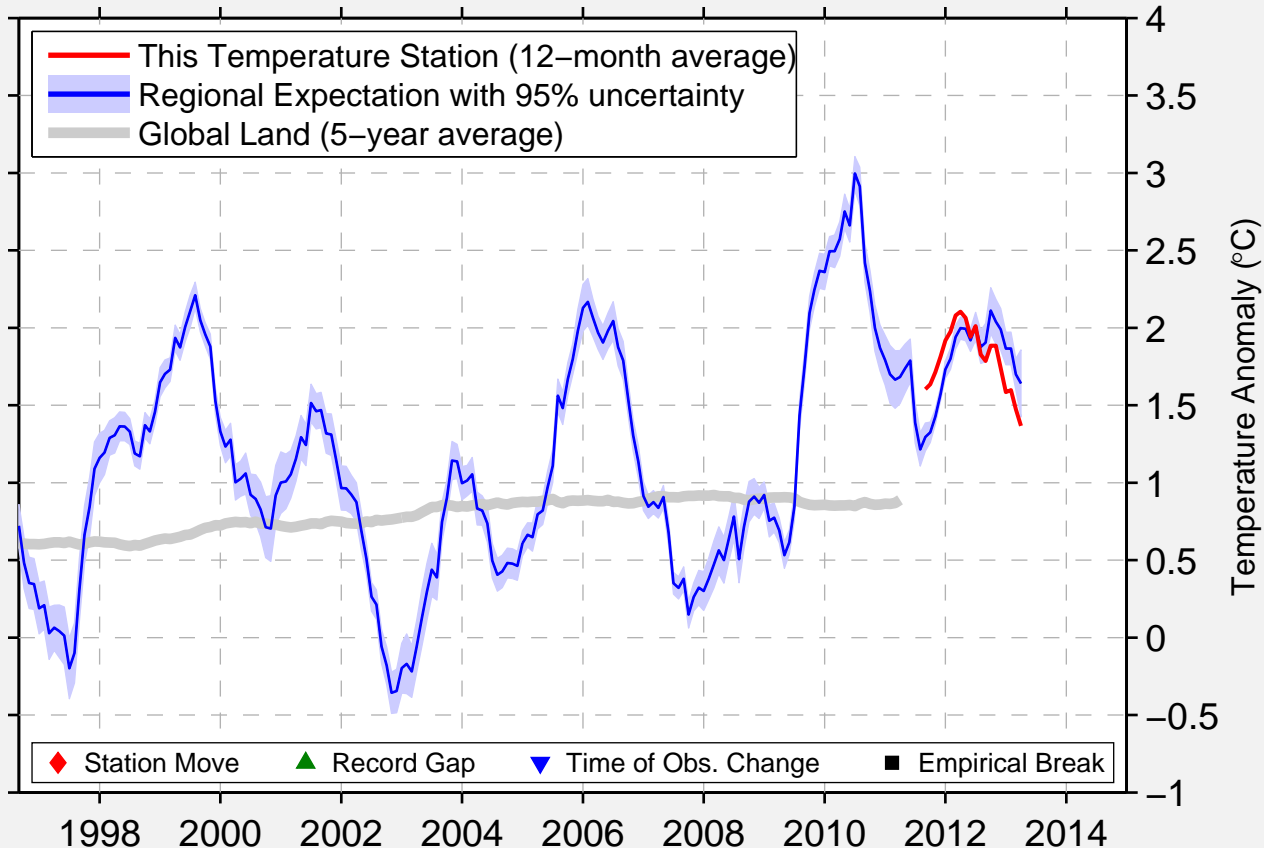

CAP D'ESPOIR

48.417 N, 64.317 W (Canada)

Data Quality Controlled and Aligned at Breakpoints

Berkeley Earth