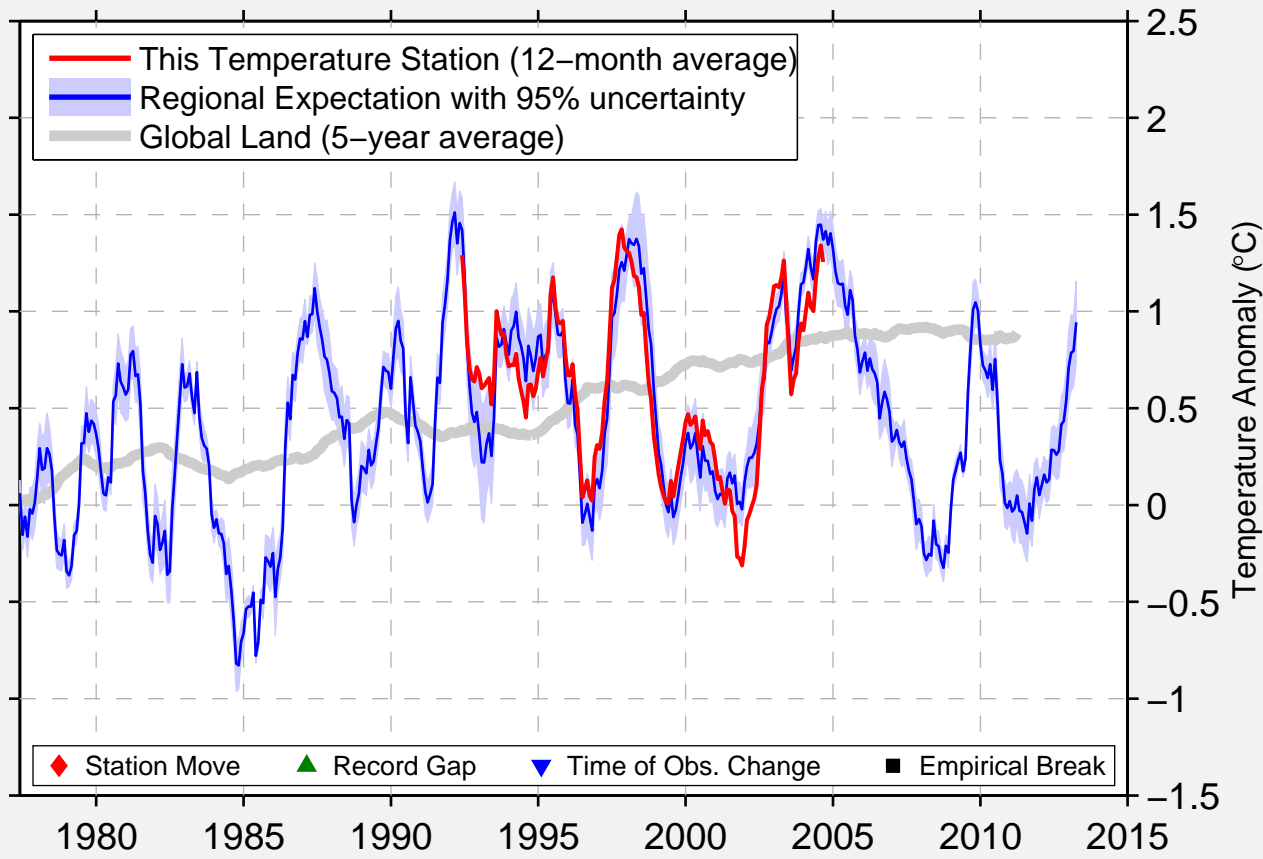

POINT-NO-POINT

48.400 N, 123.980 W (Canada)

Data Quality Controlled and Aligned at Breakpoints

Berkeley Earth