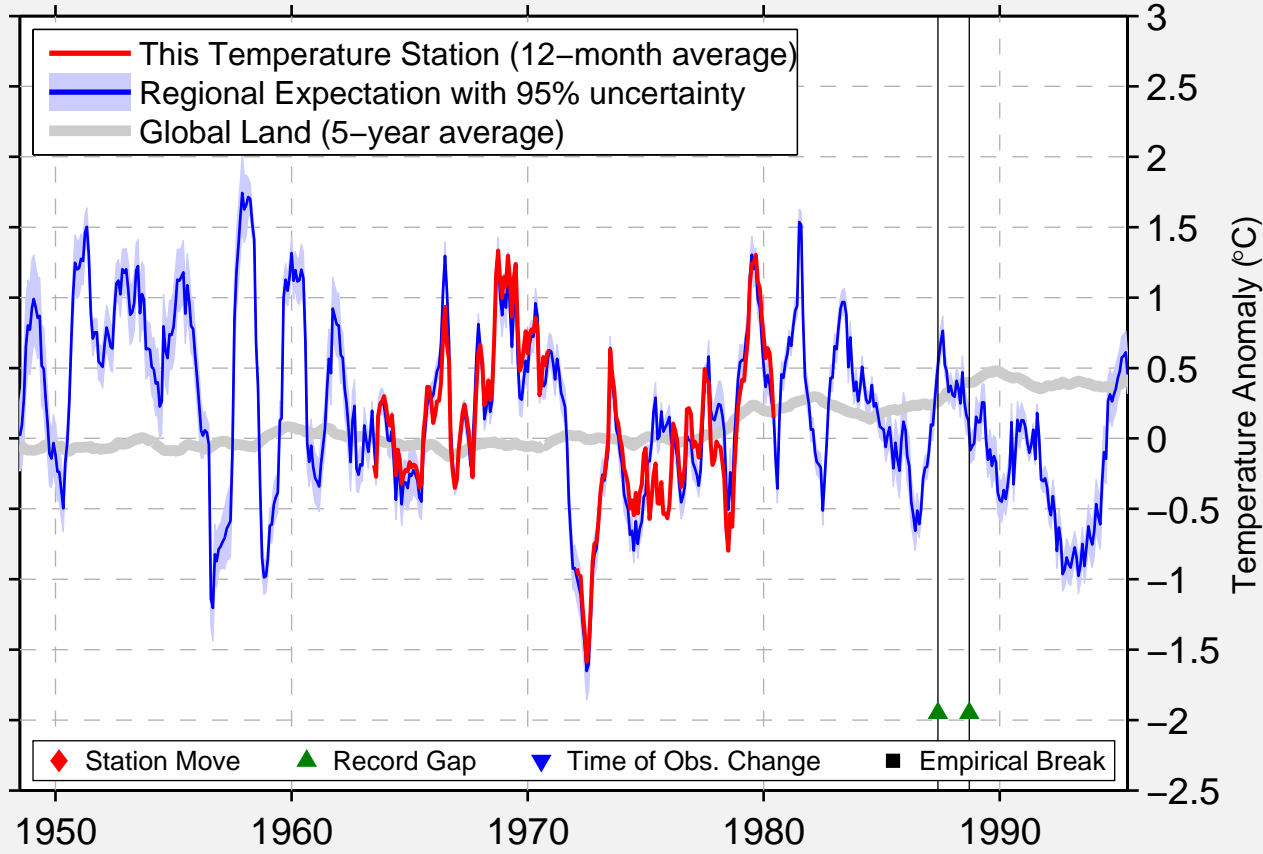

# GRANDE RIVIERE

48.380 N, 64.530 W (Canada)

◆ Station Move    ▲ Record Gap    ▼ Time of Obs. Change    ■ Empirical Break