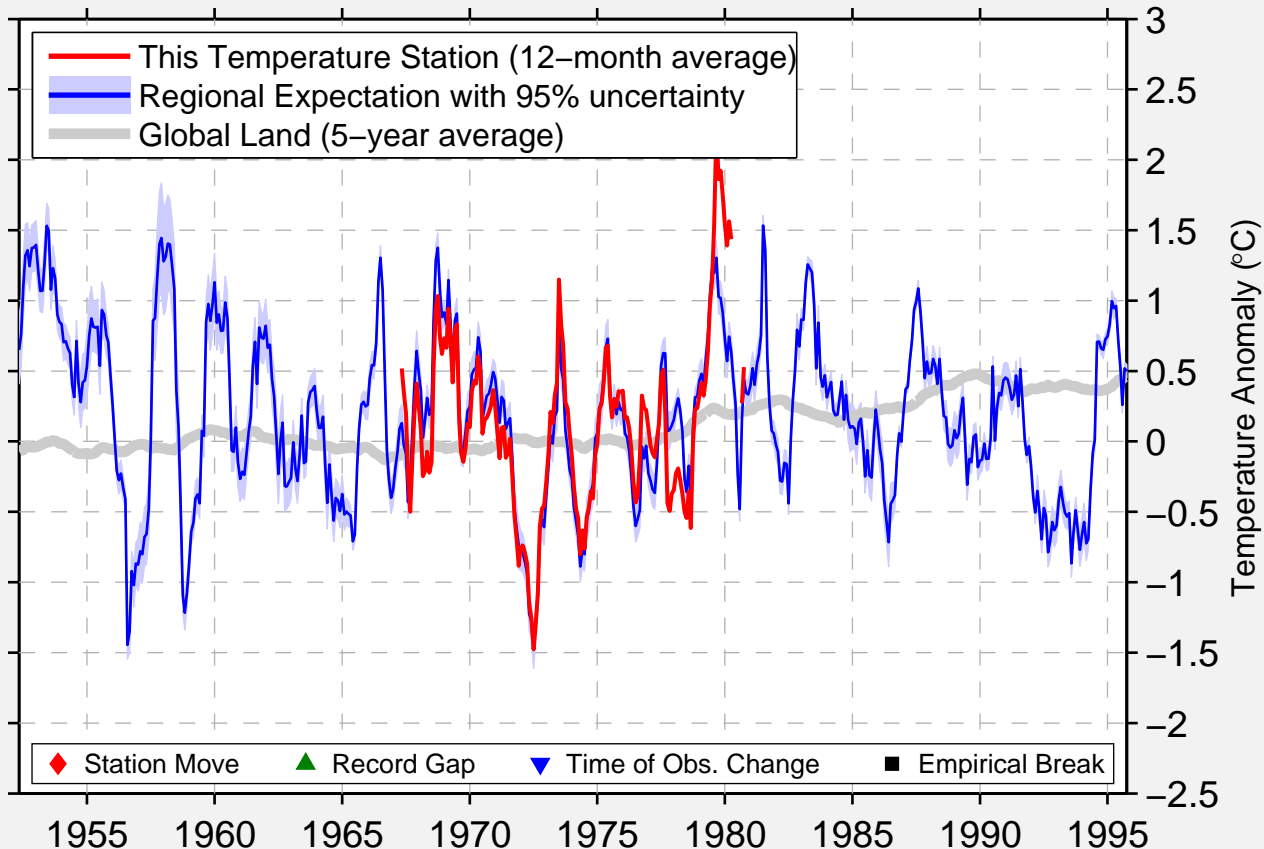

BARRIERE MITIS

48.370 N, 67.930 W (Canada)

Data Quality Controlled and Aligned at Breakpoints

Berkeley Earth