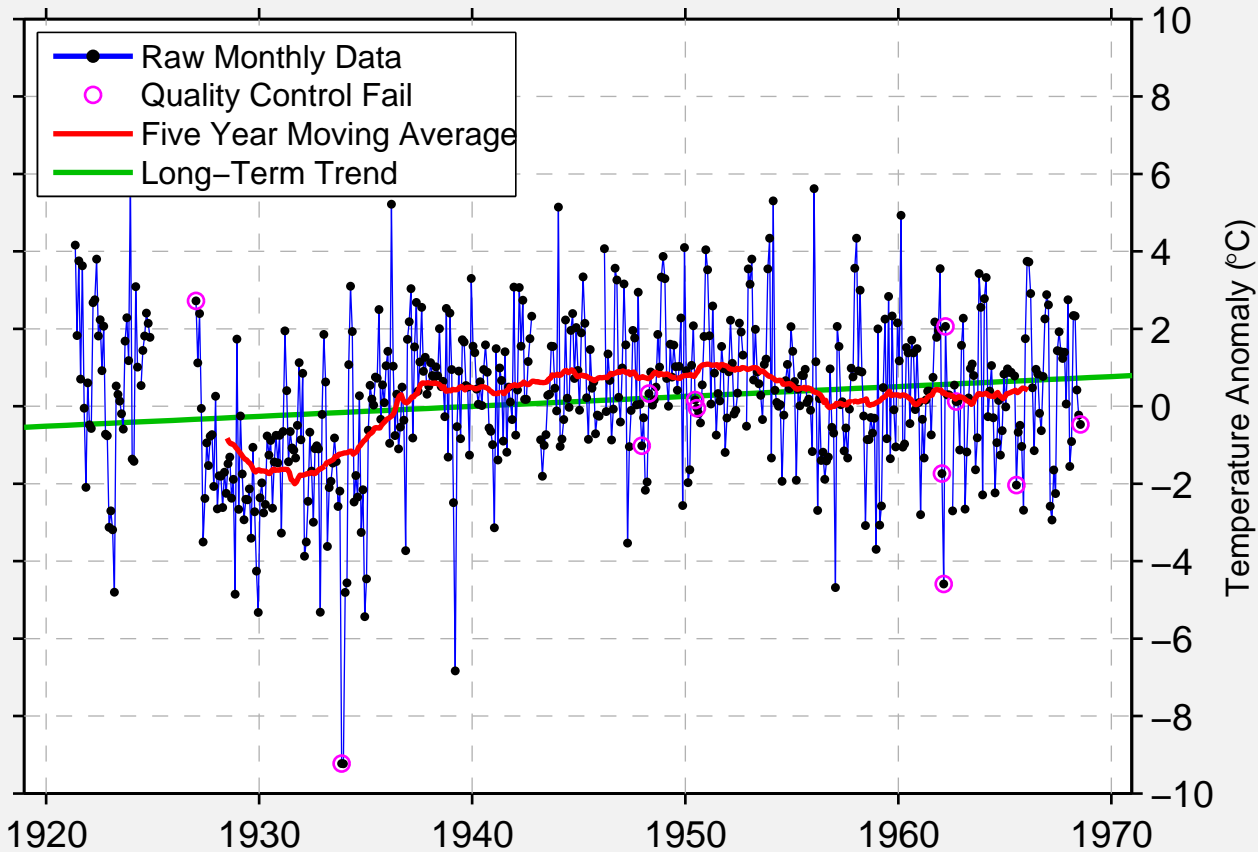

BIC

48.370 N, 68.700 W (Canada)

Berkeley Earth