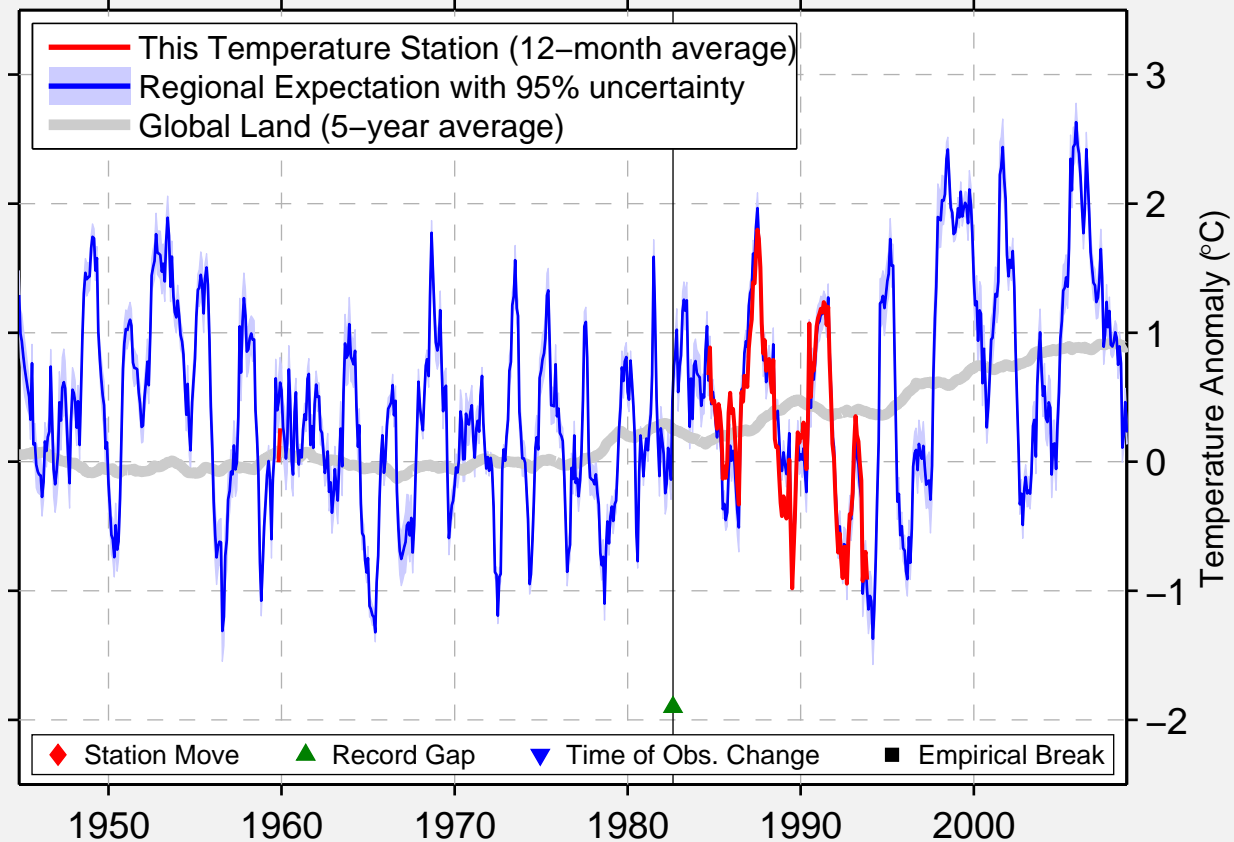

# BARRAUTE

48.370 N, 77.650 W (Canada)

Data Quality Controlled and Aligned at Breakpoints

Berkeley Earth