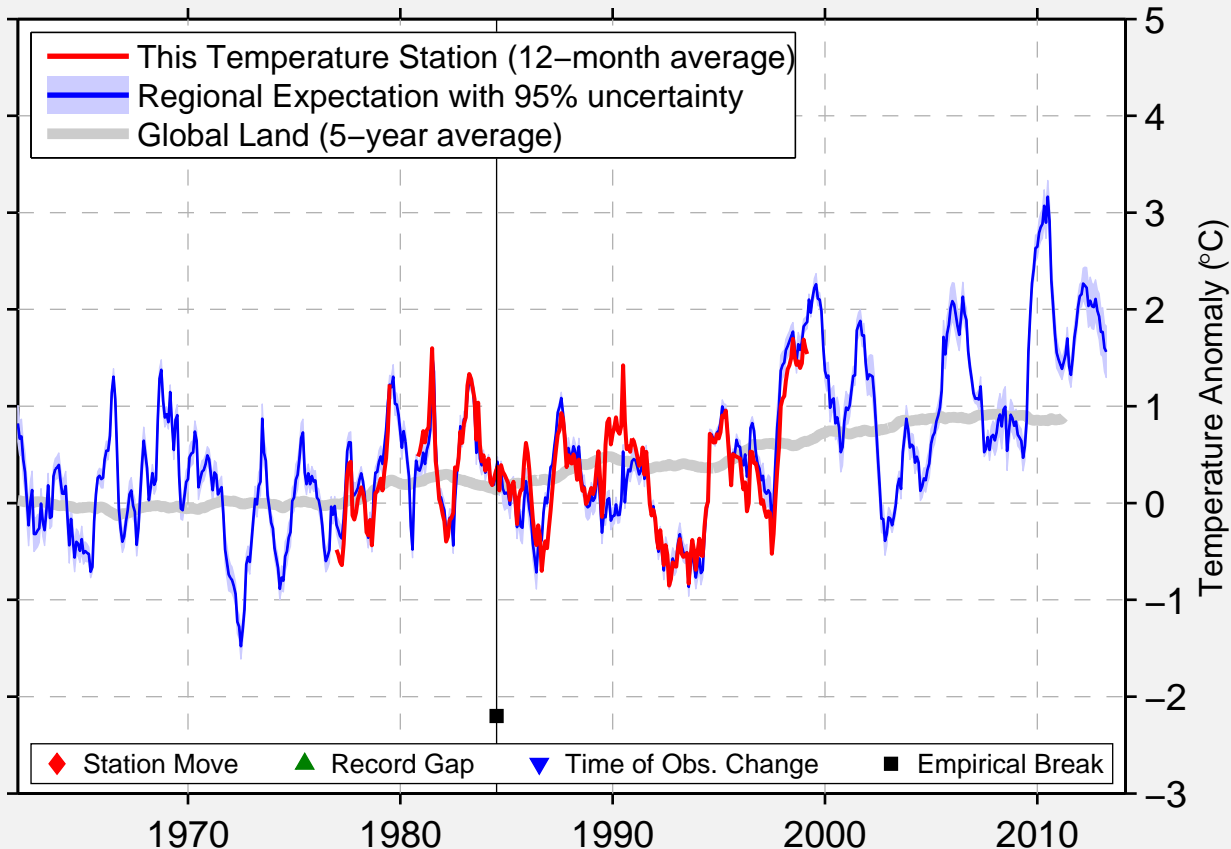

LADRIERE

48.250 N, 68.780 W (Canada)

Data Quality Controlled and Aligned at Breakpoints

Berkeley Earth