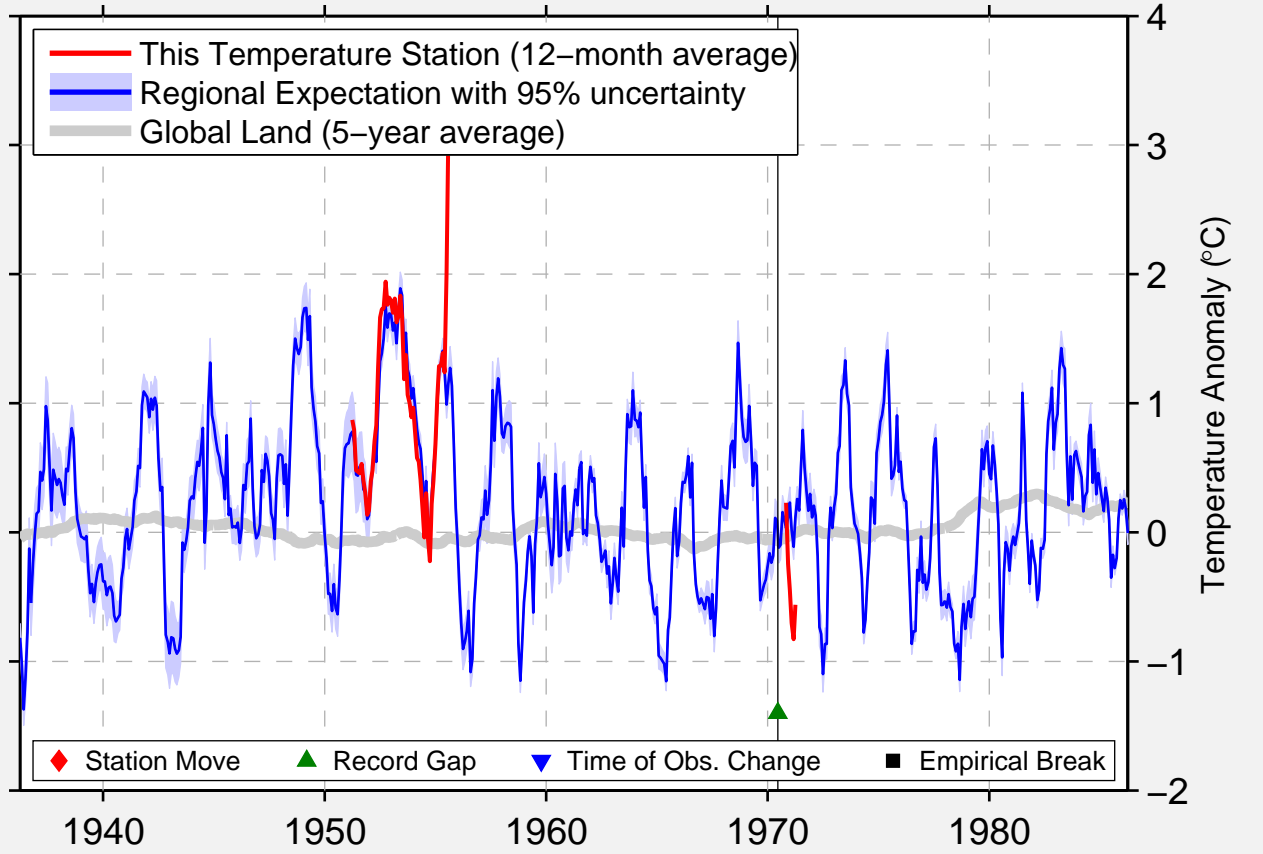

# NORANDA

48.250 N, 79.020 W (Canada)

Data Quality Controlled and Aligned at Breakpoints

Berkeley Earth