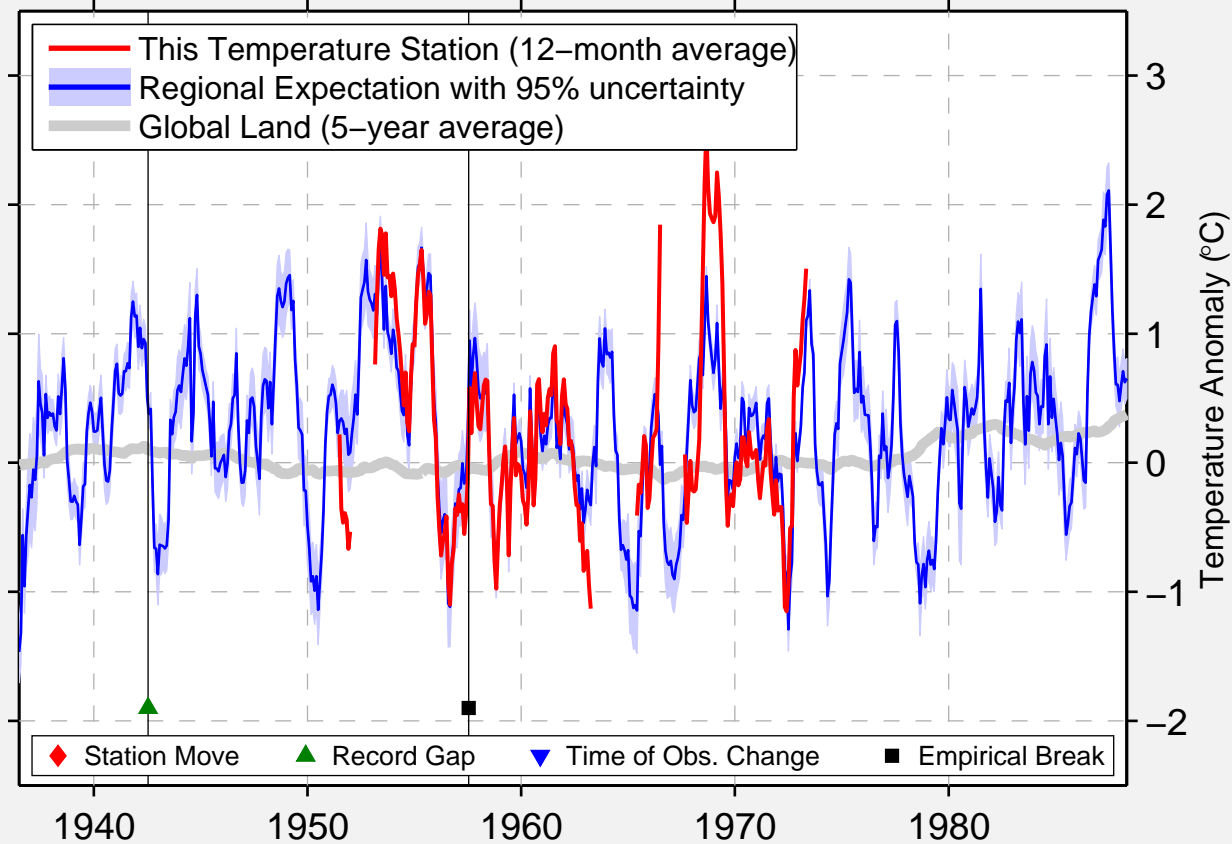

FOLEYET, ON

48.250 N, 82.430 W (Canada)

Data Quality Controlled and Aligned at Breakpoints

Berkeley Earth