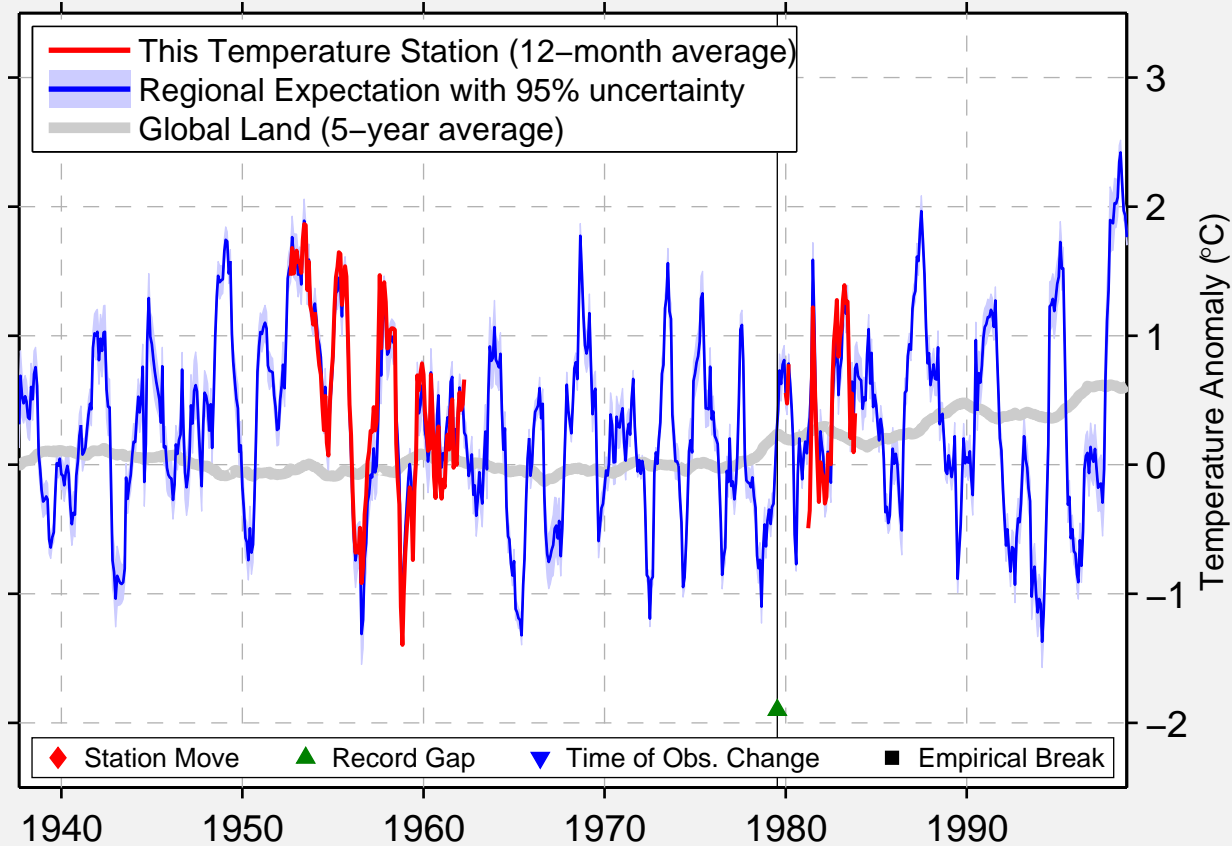

CADILLAC

48.220 N, 78.380 W (Canada)

Data Quality Controlled and Aligned at Breakpoints

Berkeley Earth