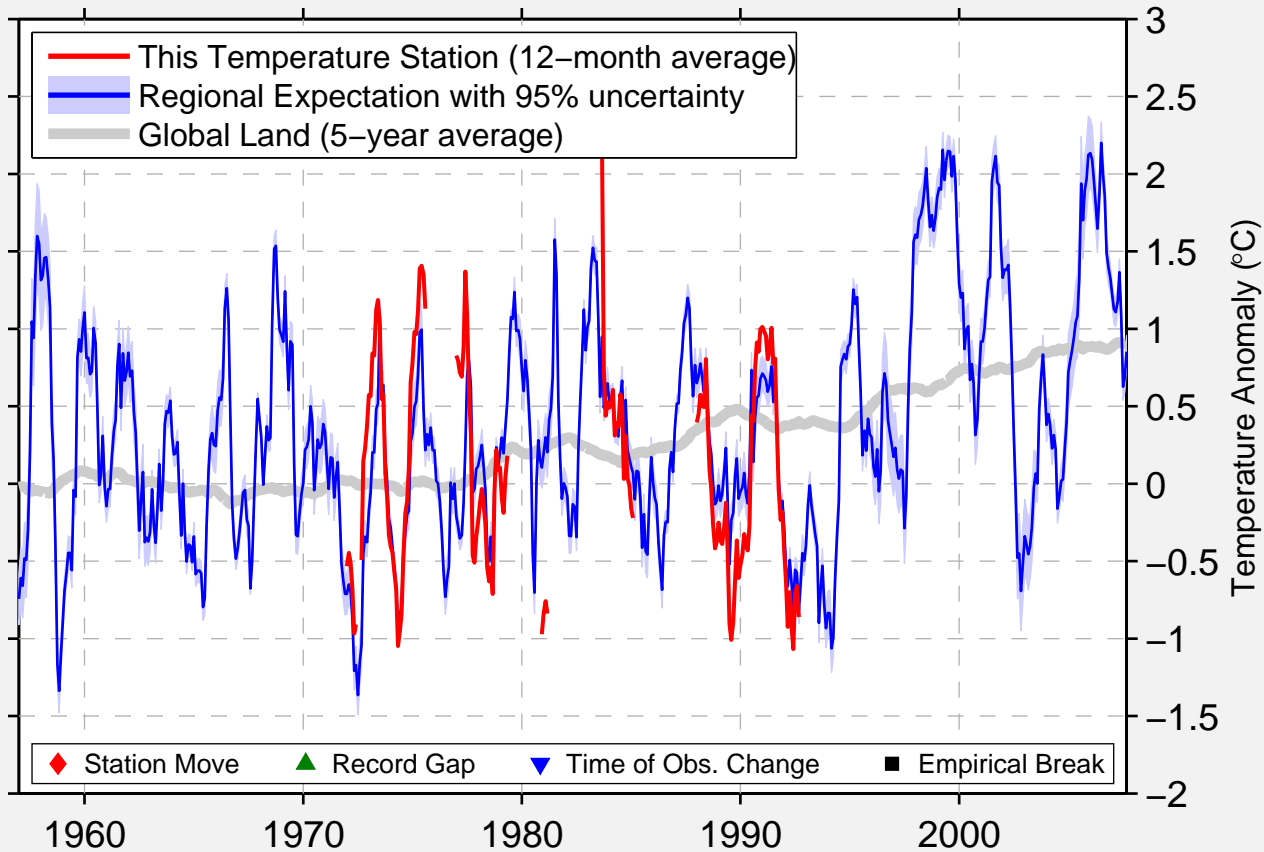

# FERLAND

48.200 N, 70.830 W (Canada)

Data Quality Controlled and Aligned at Breakpoints

Berkeley Earth