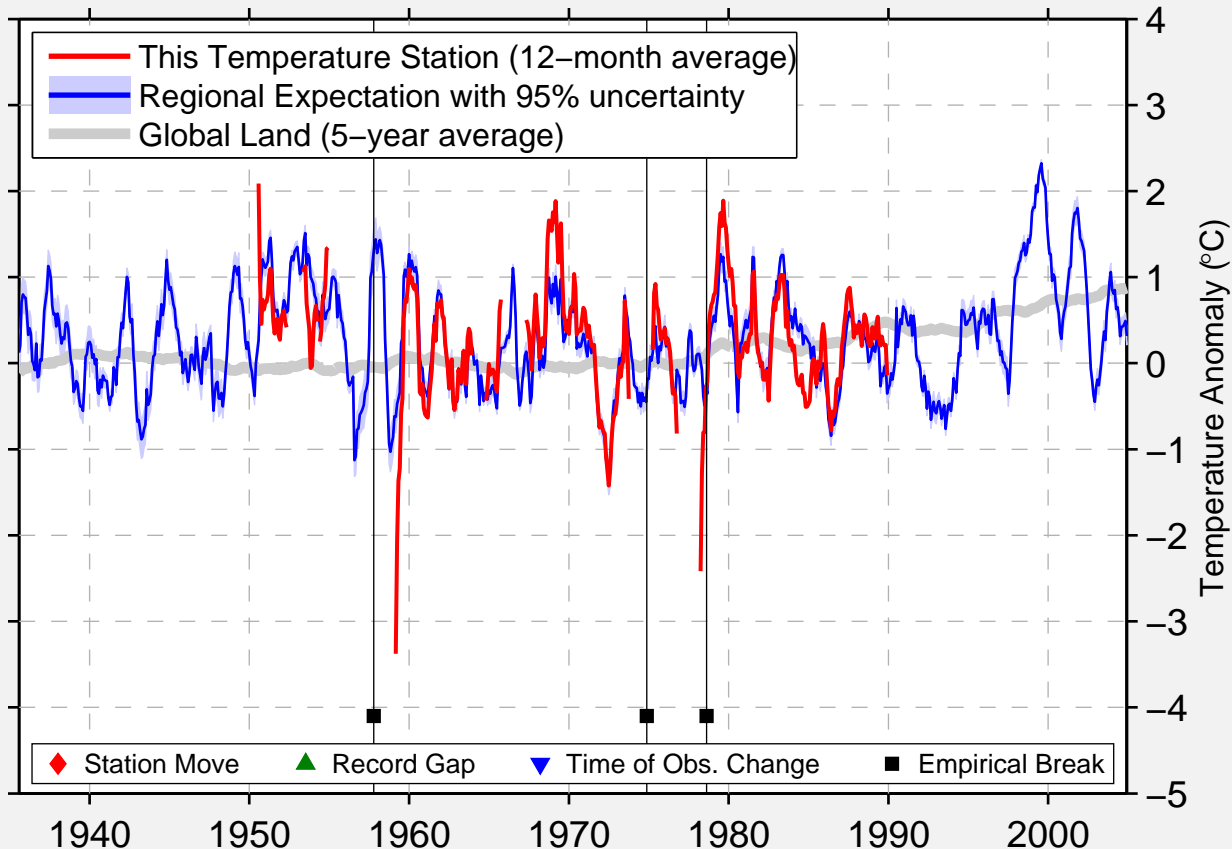

ST ELZEAR DE BONAVENTURE

48.180 N, 65.350 W (Canada)

Data Quality Controlled and Aligned at Breakpoints

Berkeley Earth