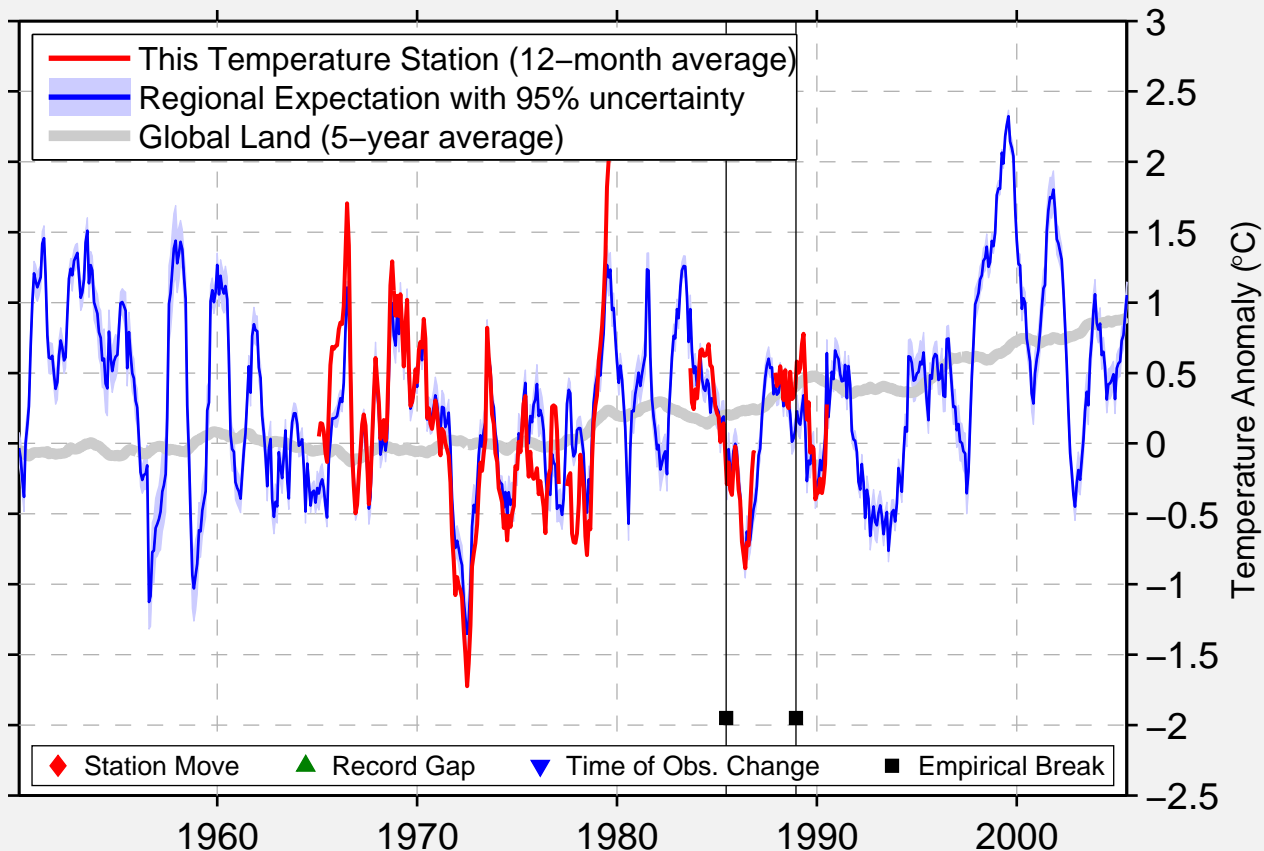

# NEW RICHMOND

48.170 N, 65.800 W (Canada)

Data Quality Controlled and Aligned at Breakpoints

Berkeley Earth