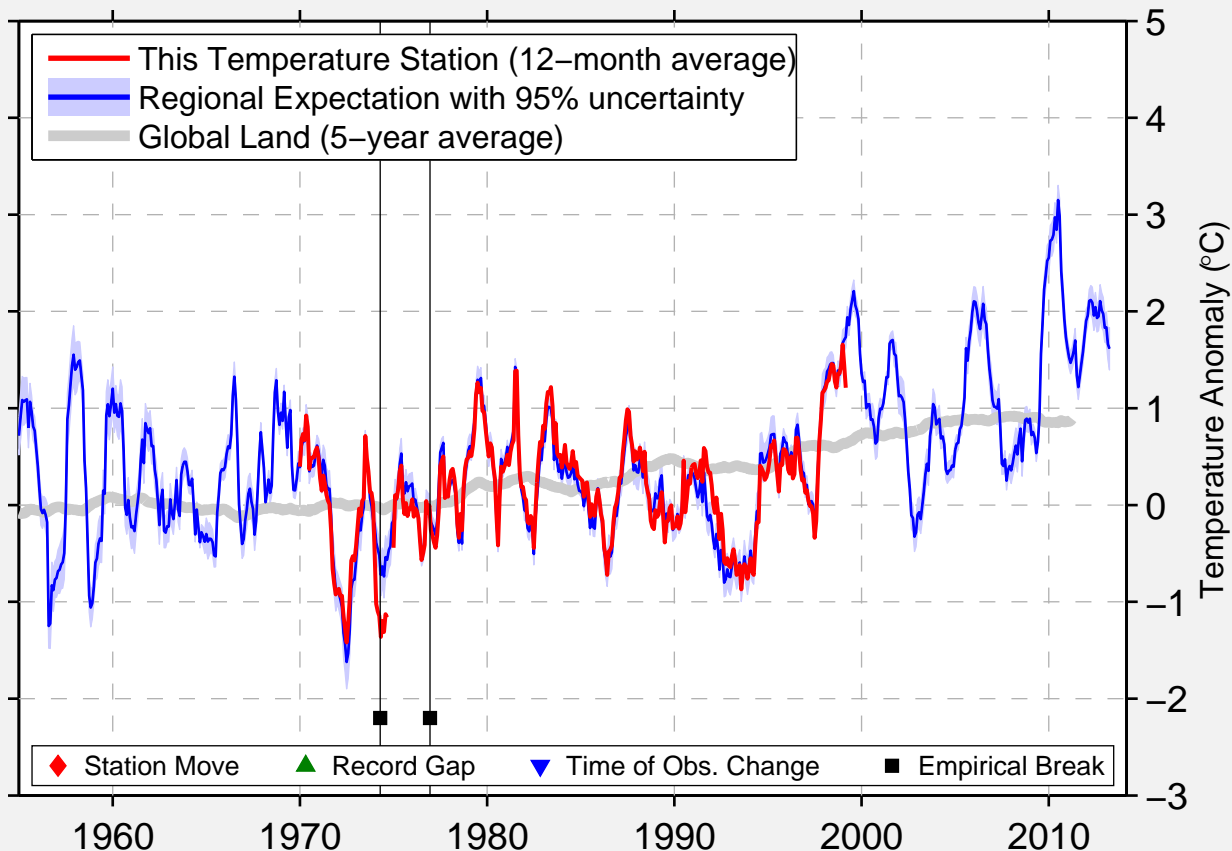

NOUVELLE, QU

48.100 N, 66.300 W (Canada)

Data Quality Controlled and Aligned at Breakpoints

Berkeley Earth