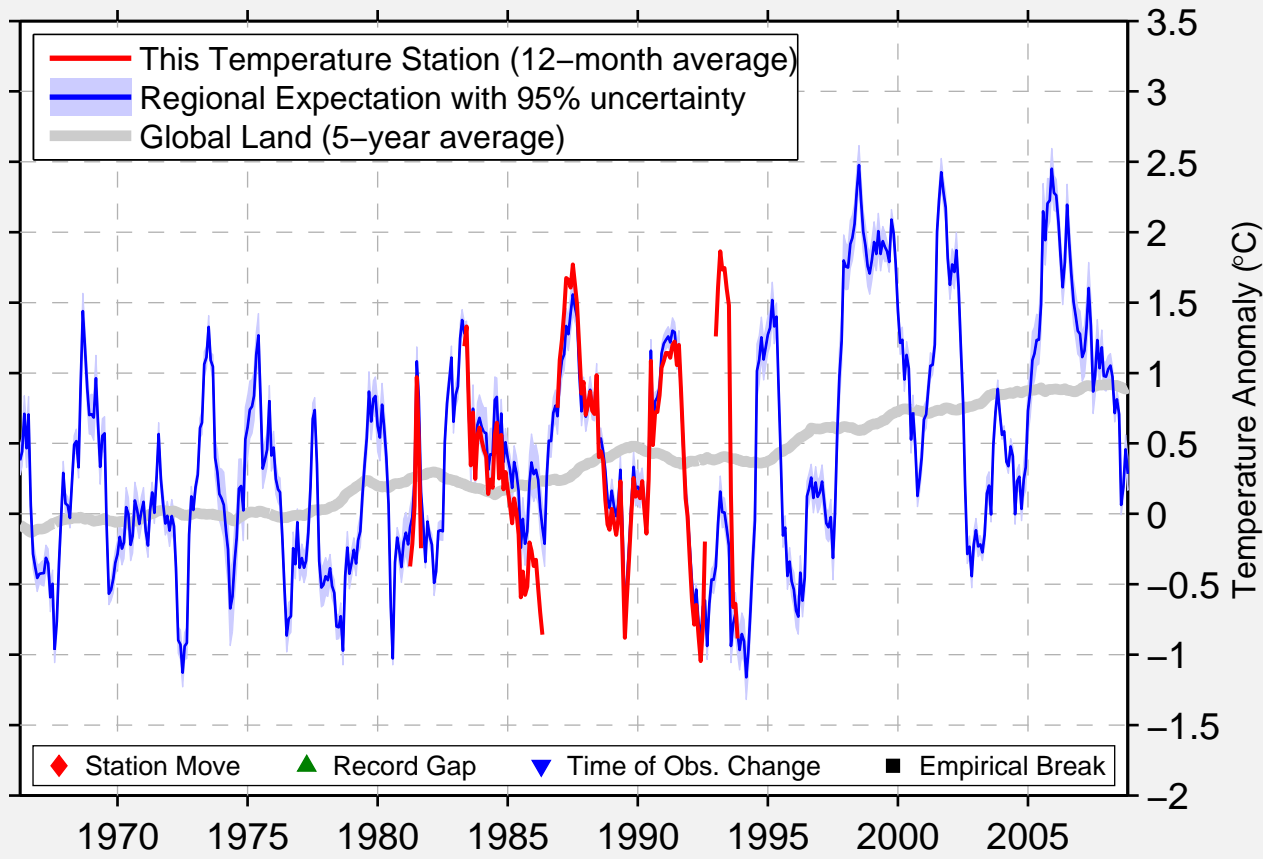

LOUVICOURT

48.070 N, 77.380 W (Canada)

Data Quality Controlled and Aligned at Breakpoints

Berkeley Earth