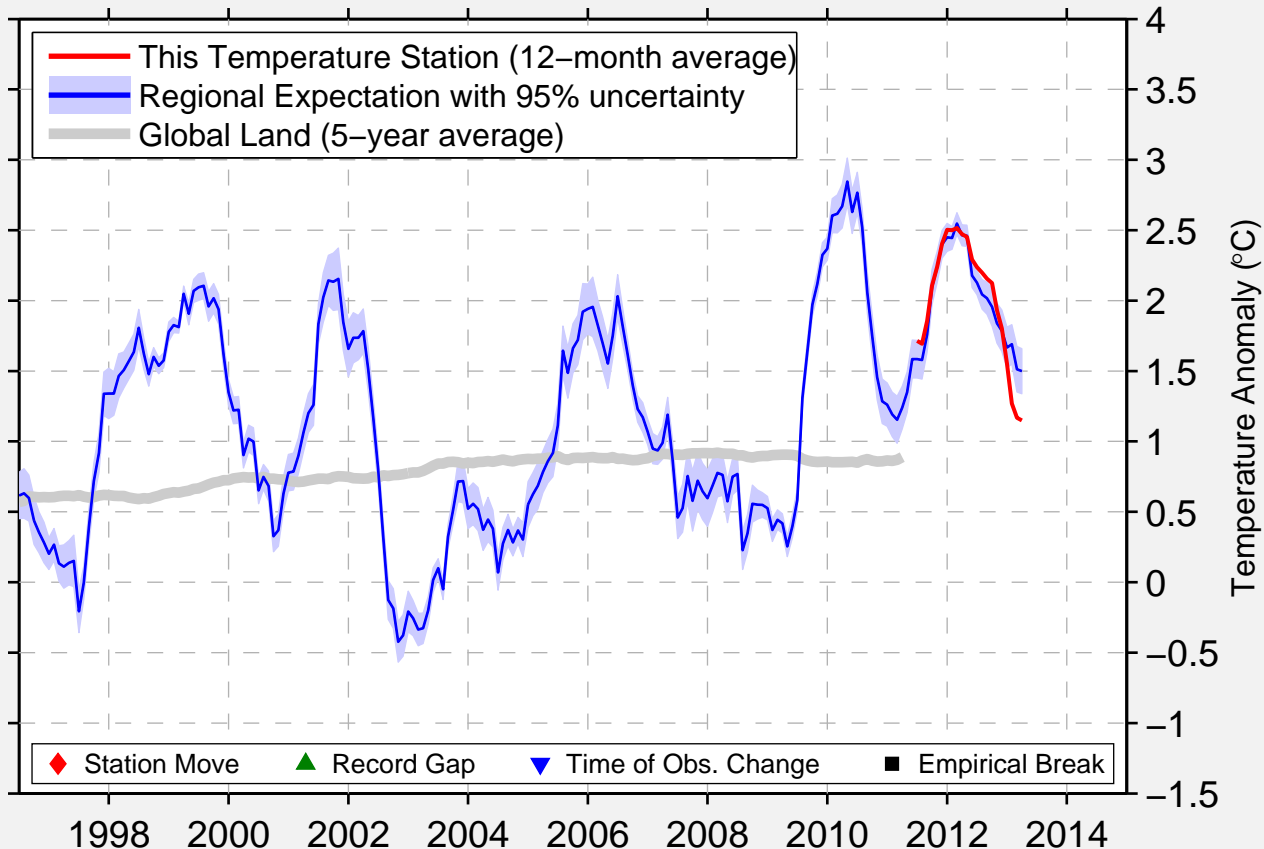

ISLE ROUGE AUTO

48.067 N, 69.550 W (Canada)

Data Quality Controlled and Aligned at Breakpoints

Berkeley Earth