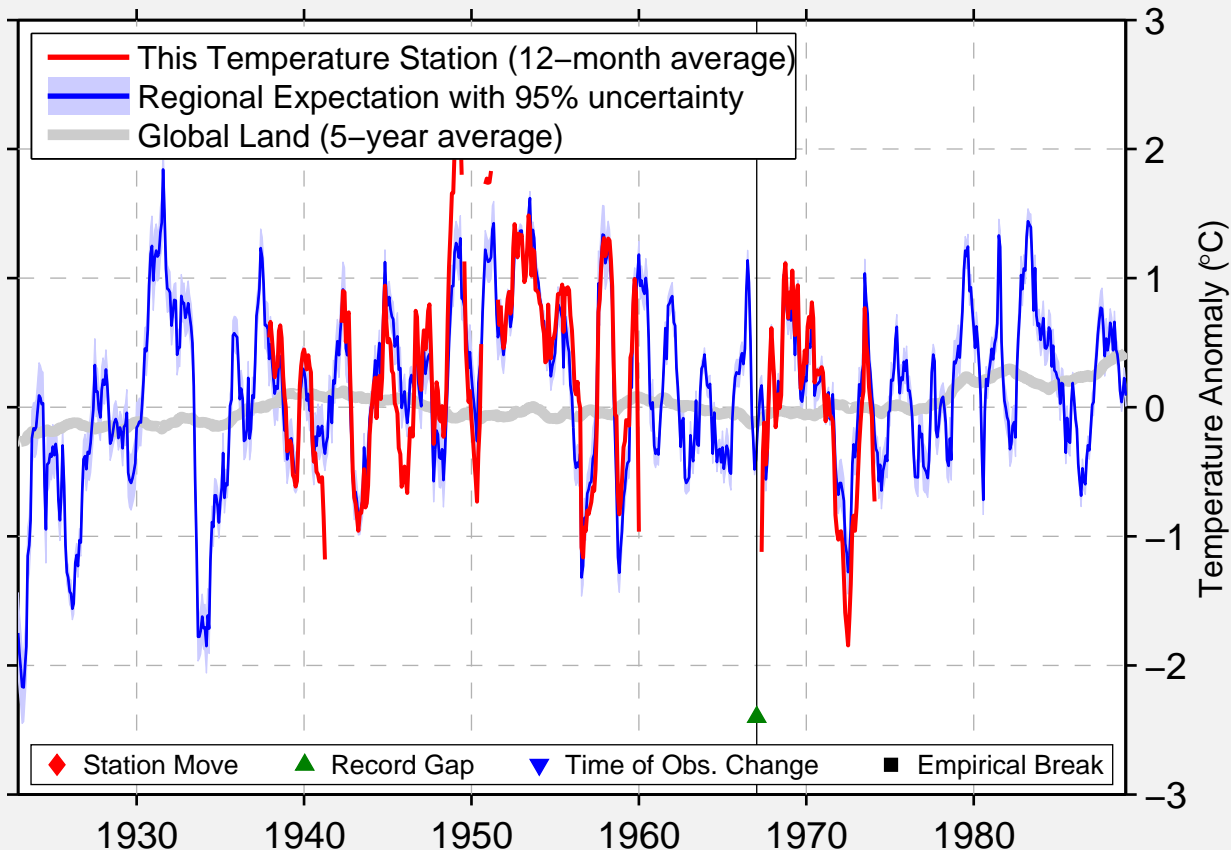

CAMPBELLTON POWER ST

48.000 N, 66.680 W (Canada)

Data Quality Controlled and Aligned at Breakpoints

Berkeley Earth