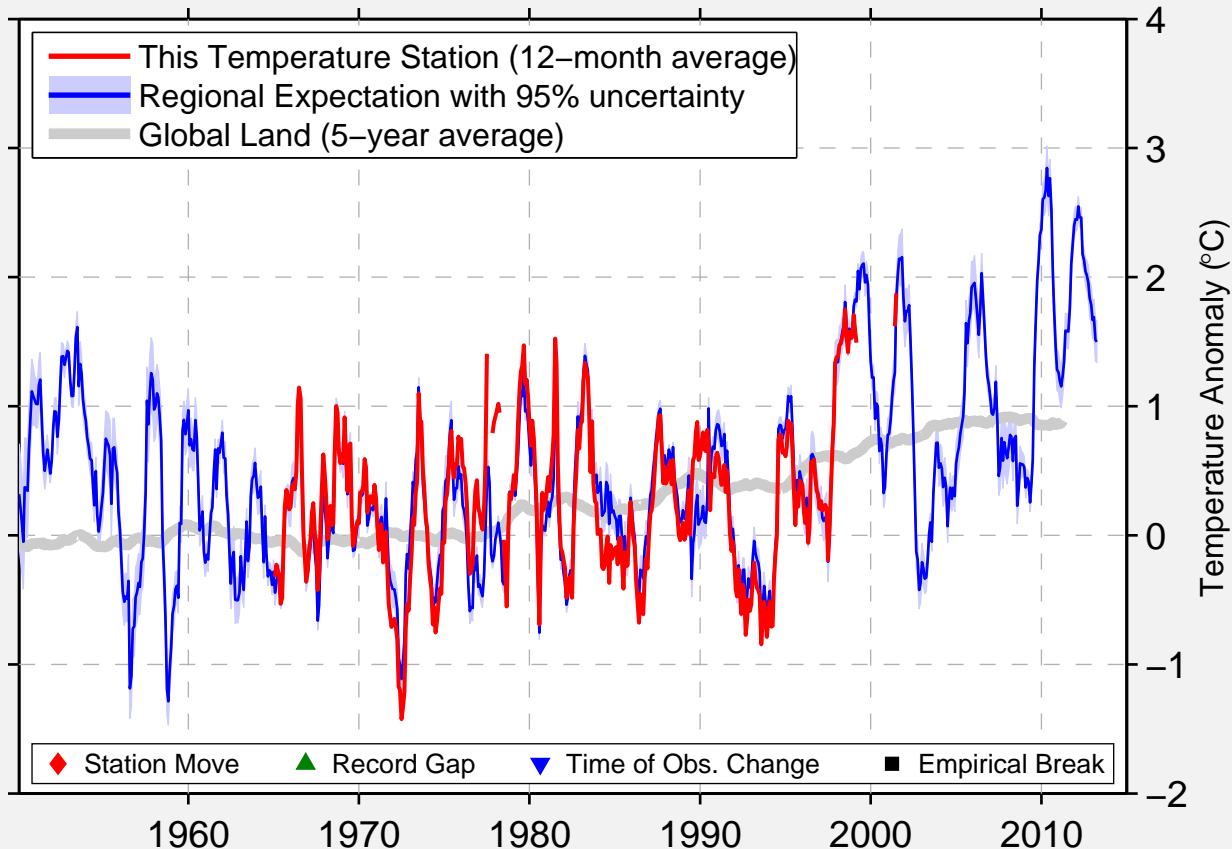

ST CLEMENT

47.920 N, 69.100 W (Canada)

Data Quality Controlled and Aligned at Breakpoints

Berkeley Earth