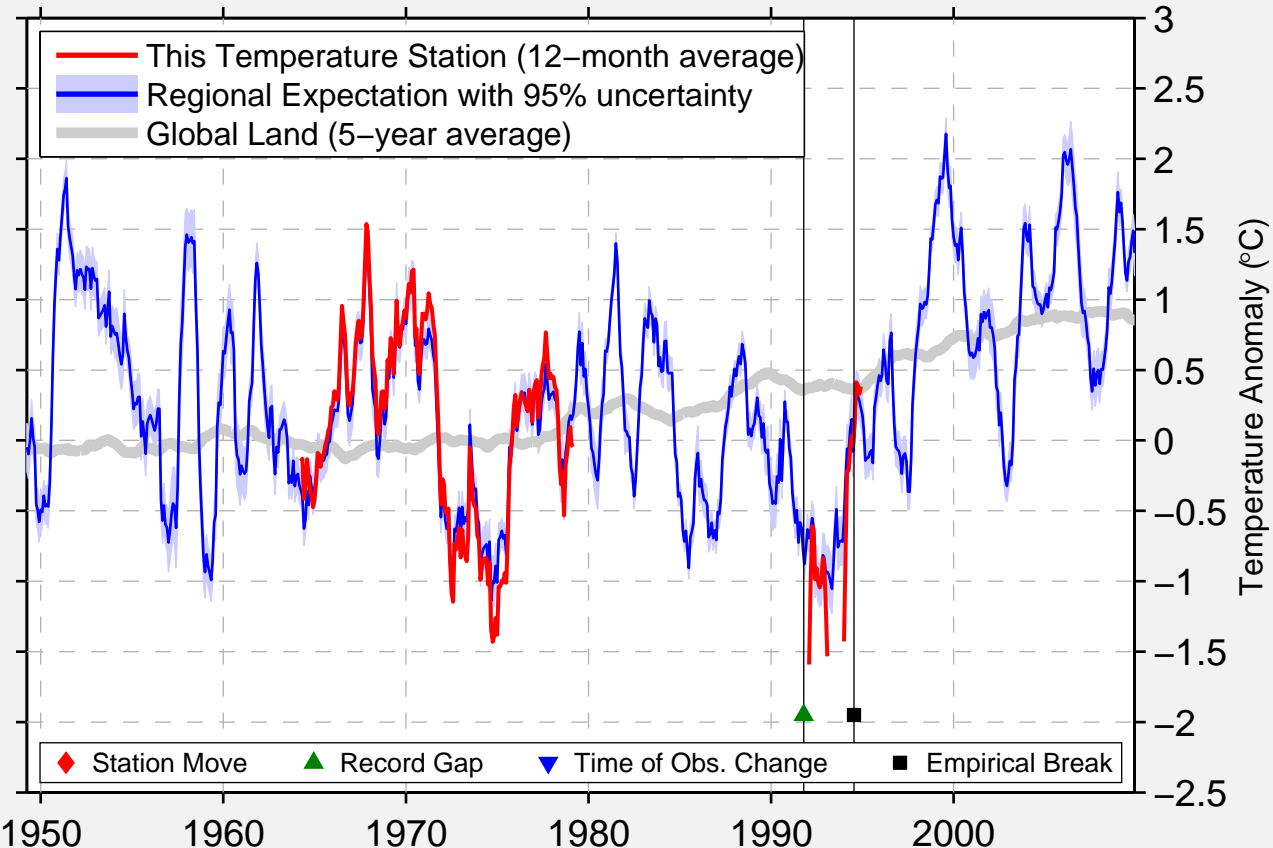

HEARTS CONTENT

47.870 N, 53.380 W (Canada)

Data Quality Controlled and Aligned at Breakpoints

Berkeley Earth