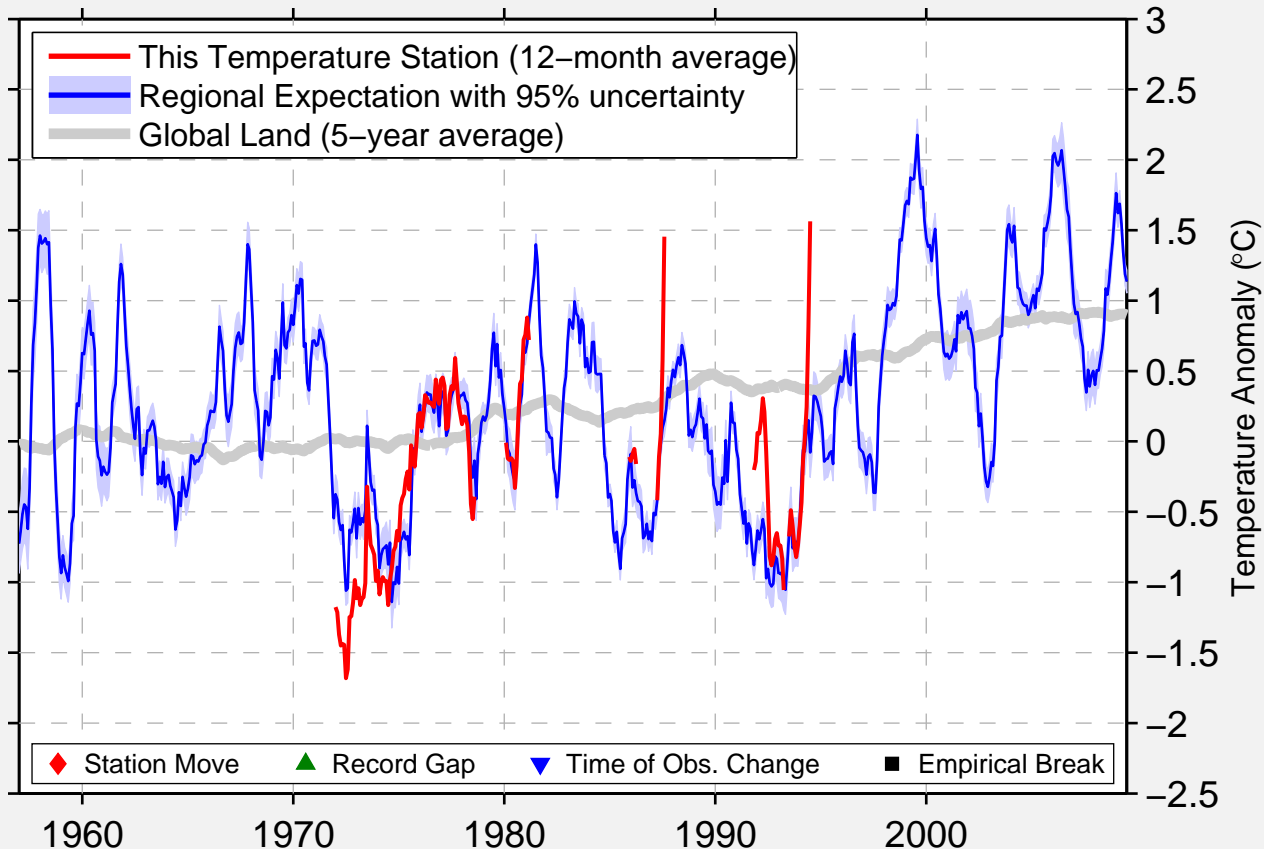

# SUNNYSIDE

47.870 N, 53.930 W (Canada)

Data Quality Controlled and Aligned at Breakpoints

Berkeley Earth