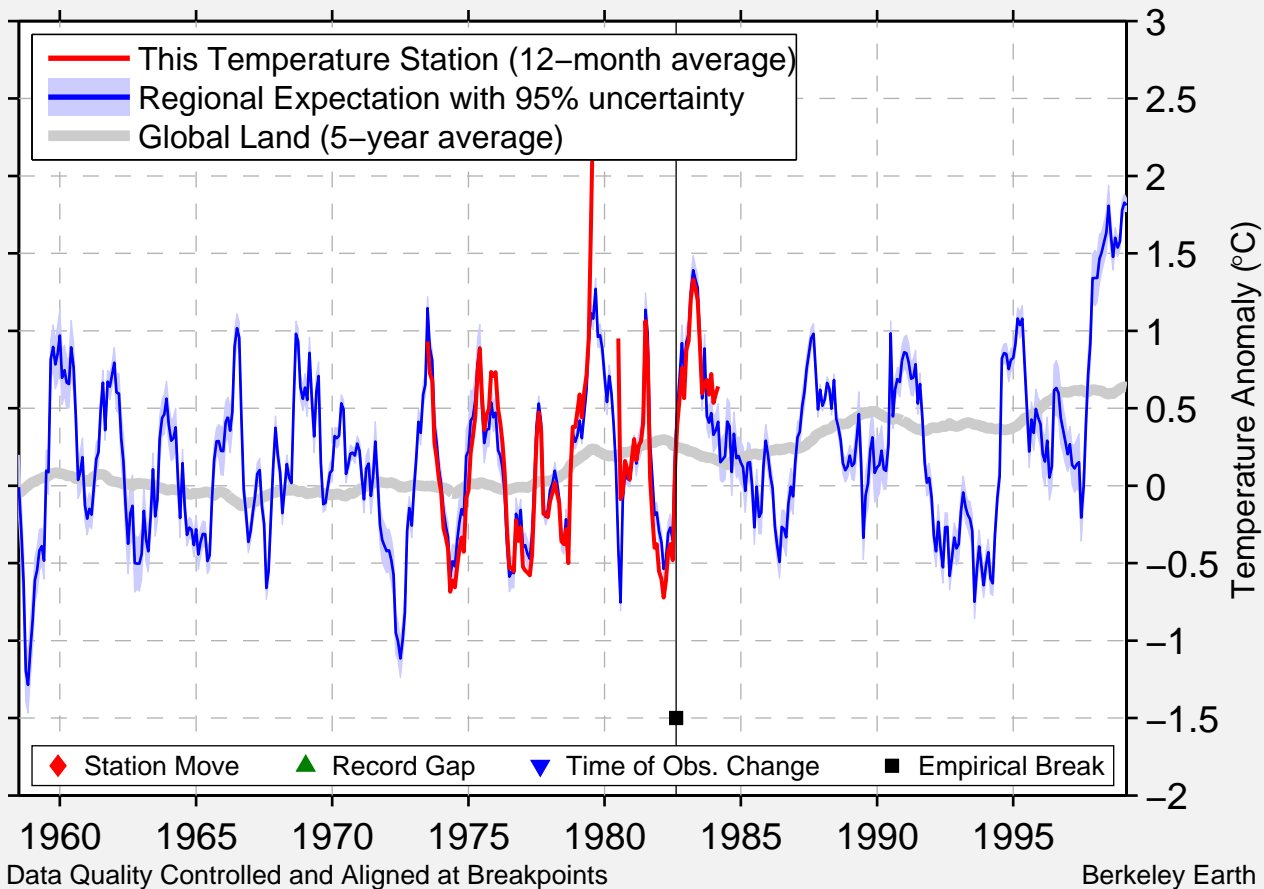

# ST MODESTE

47.850 N, 69.380 W (Canada)

Data Quality Controlled and Aligned at Breakpoints

Berkeley Earth