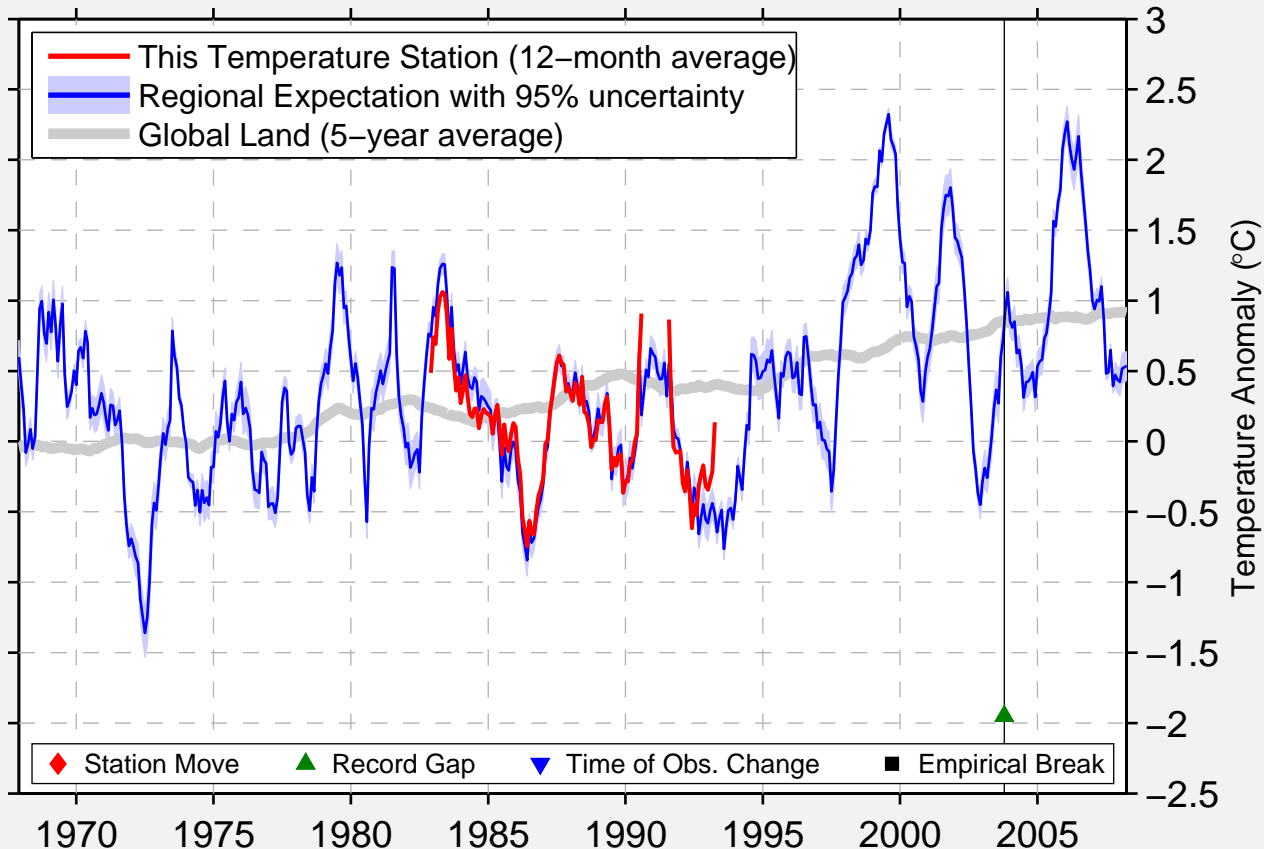

BAS CARAQUET

47.800 N, 64.870 W (Canada)

Data Quality Controlled and Aligned at Breakpoints

Berkeley Earth