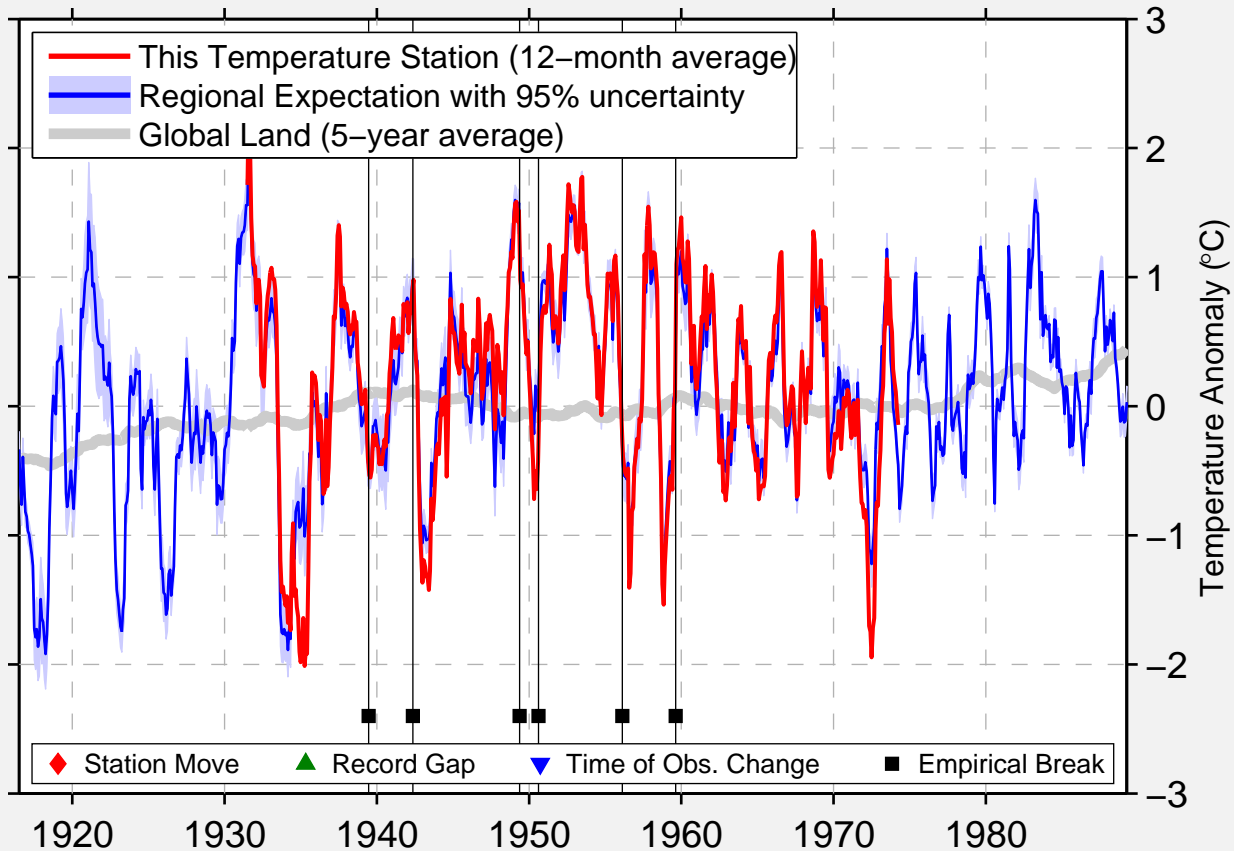

# RAPIDE BLANC

47.800 N, 72.970 W (Canada)

Data Quality Controlled and Aligned at Breakpoints

Berkeley Earth