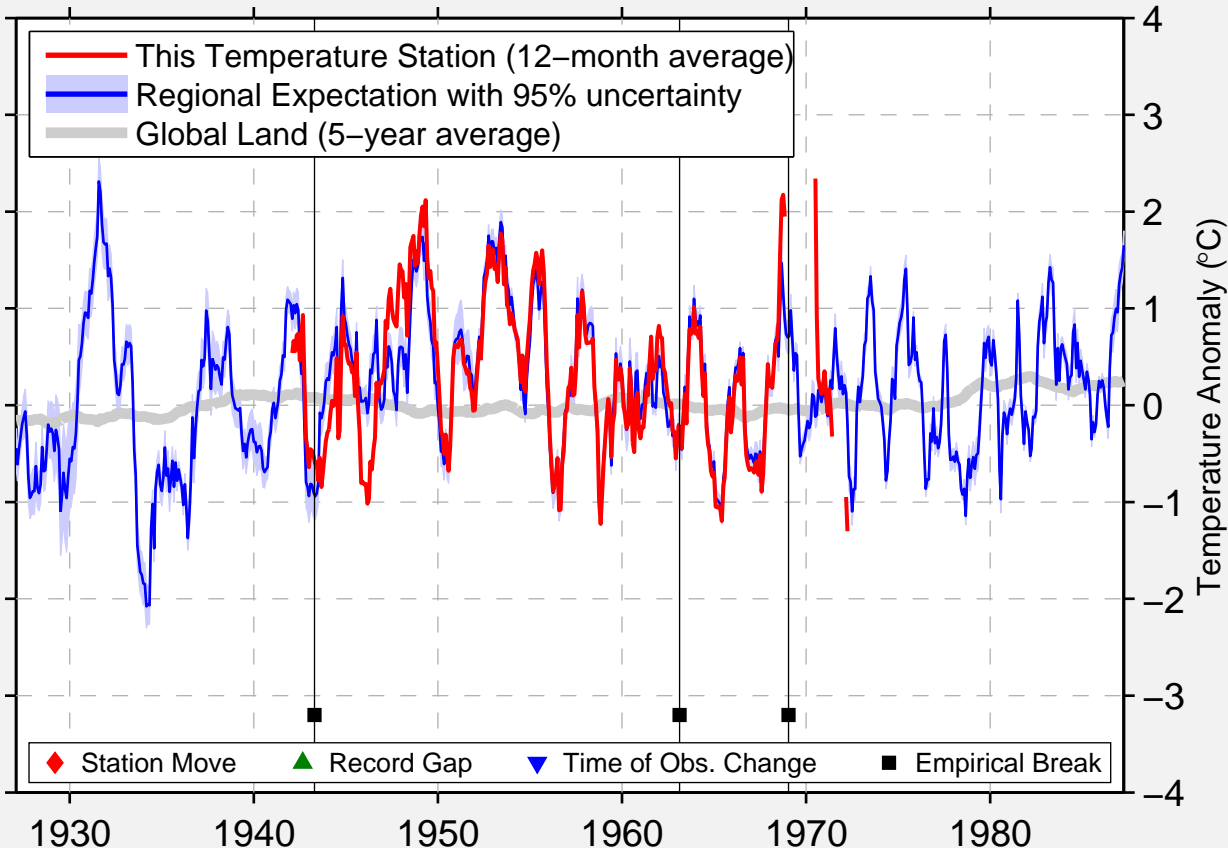

RAPIDE-SEPT,QU

47.770 N, 78.300 W (Canada)

Data Quality Controlled and Aligned at Breakpoints

Berkeley Earth