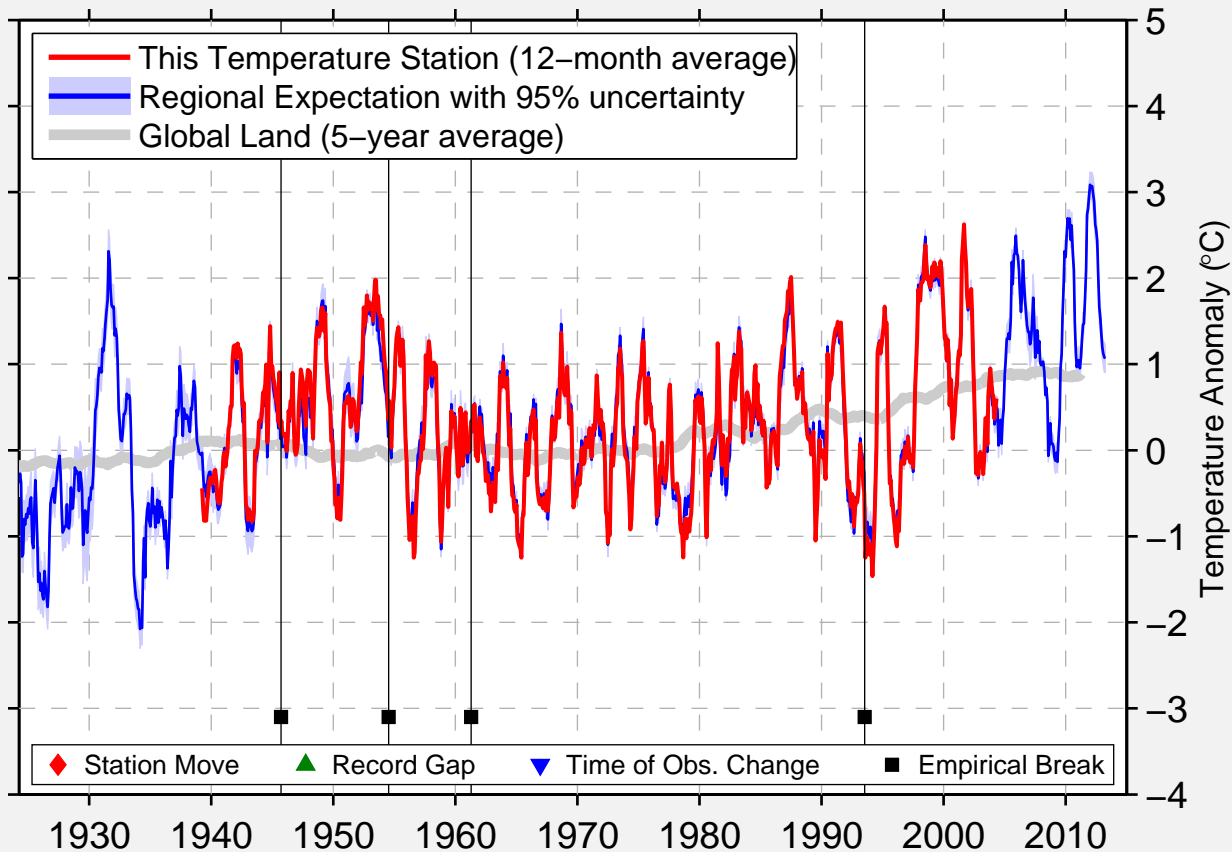

EARLTON AIRPORT

47.700 N, 79.850 W (Canada)

Data Quality Controlled and Aligned at Breakpoints

Berkeley Earth