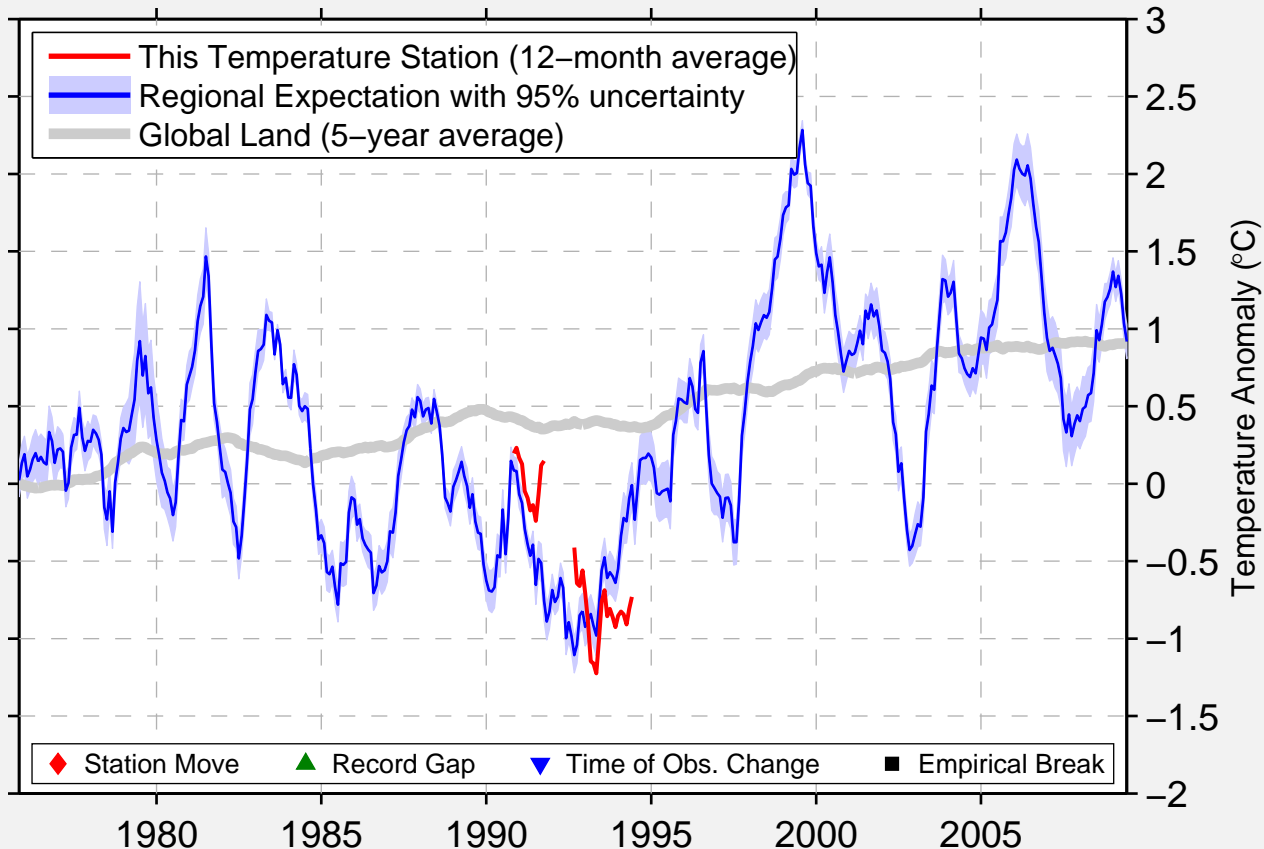

TERRENCEVILLE

47.670 N, 54.720 W (Canada)

Data Quality Controlled and Aligned at Breakpoints

Berkeley Earth