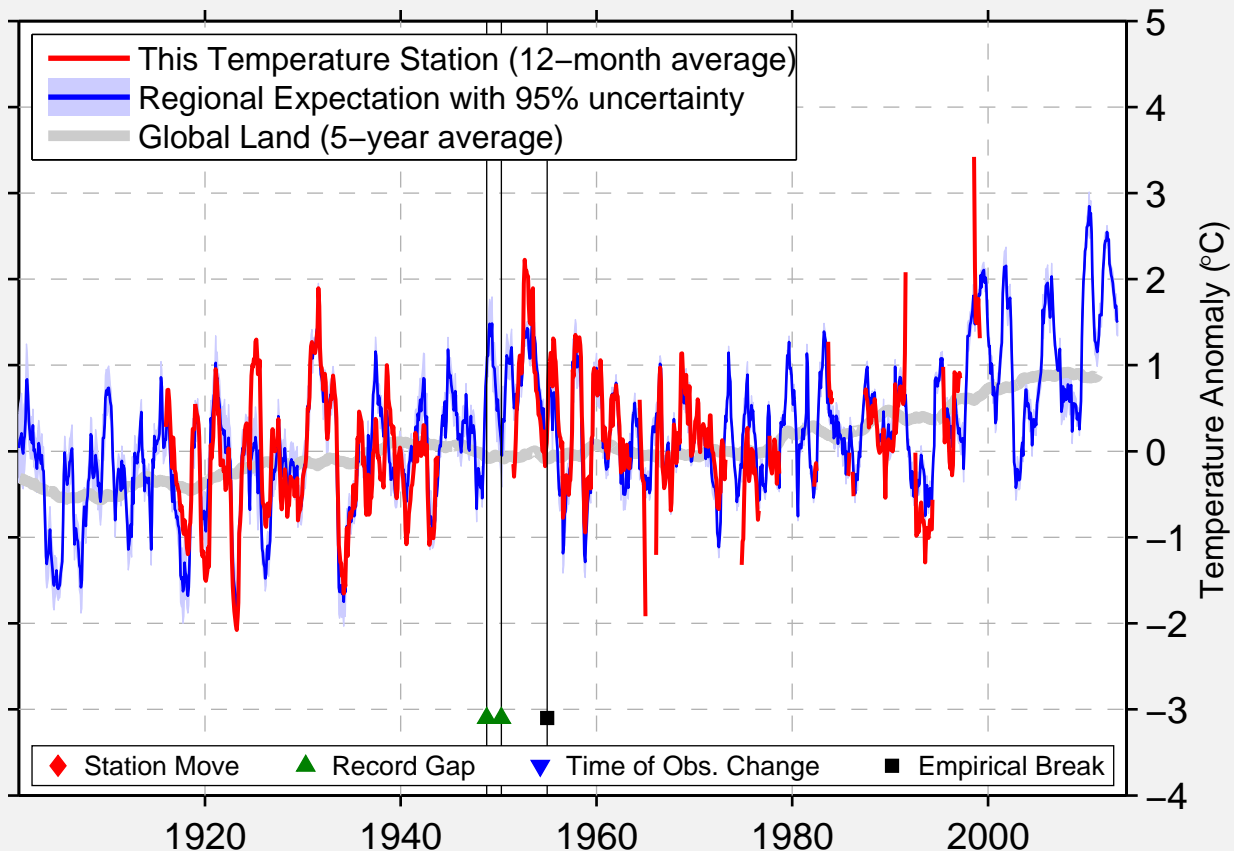

# LA MALBAIE

47.670 N, 70.150 W (Canada)

Data Quality Controlled and Aligned at Breakpoints

Berkeley Earth