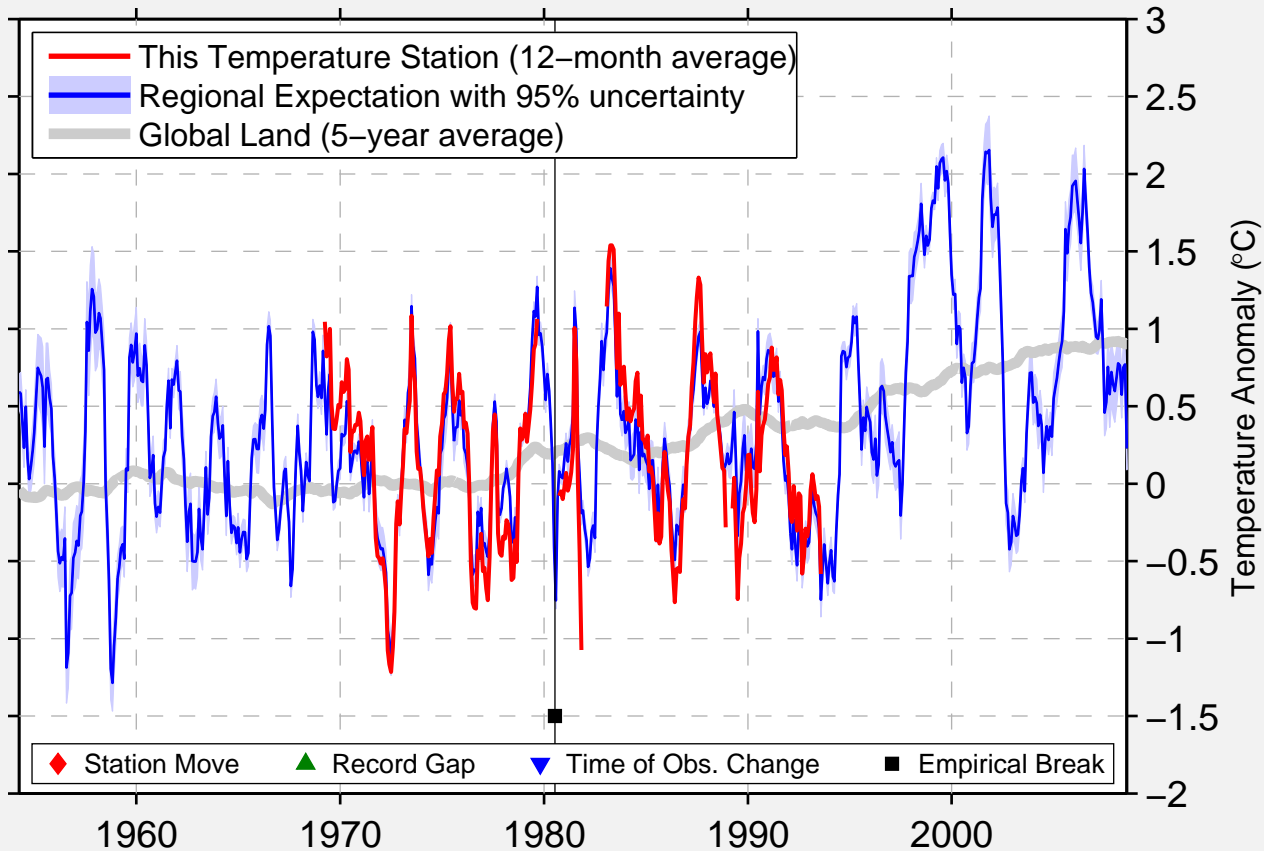

NOTRE DAME DES MONTS

47.670 N, 70.420 W (Canada)

Data Quality Controlled and Aligned at Breakpoints

Berkeley Earth