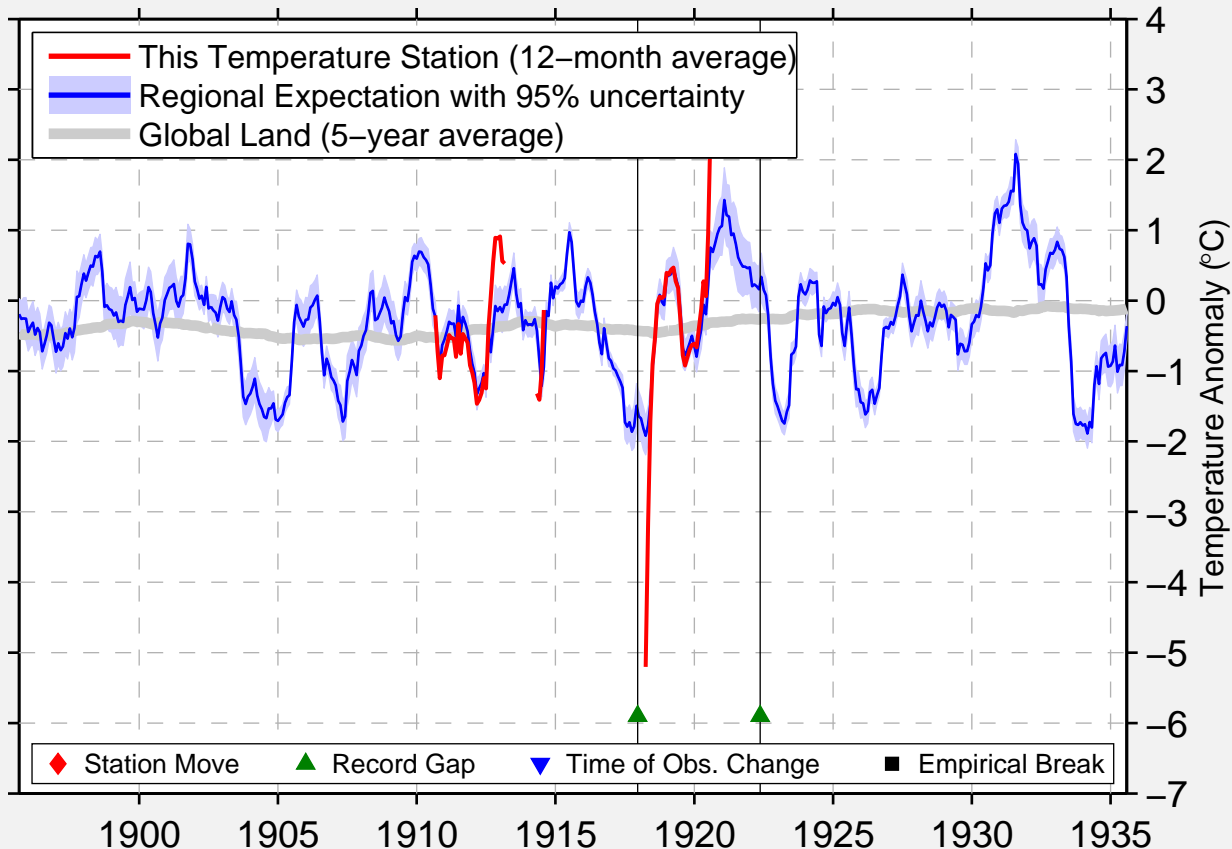

LAKE EDWARD

47.650 N, 72.250 W (Canada)

Data Quality Controlled and Aligned at Breakpoints

Berkeley Earth