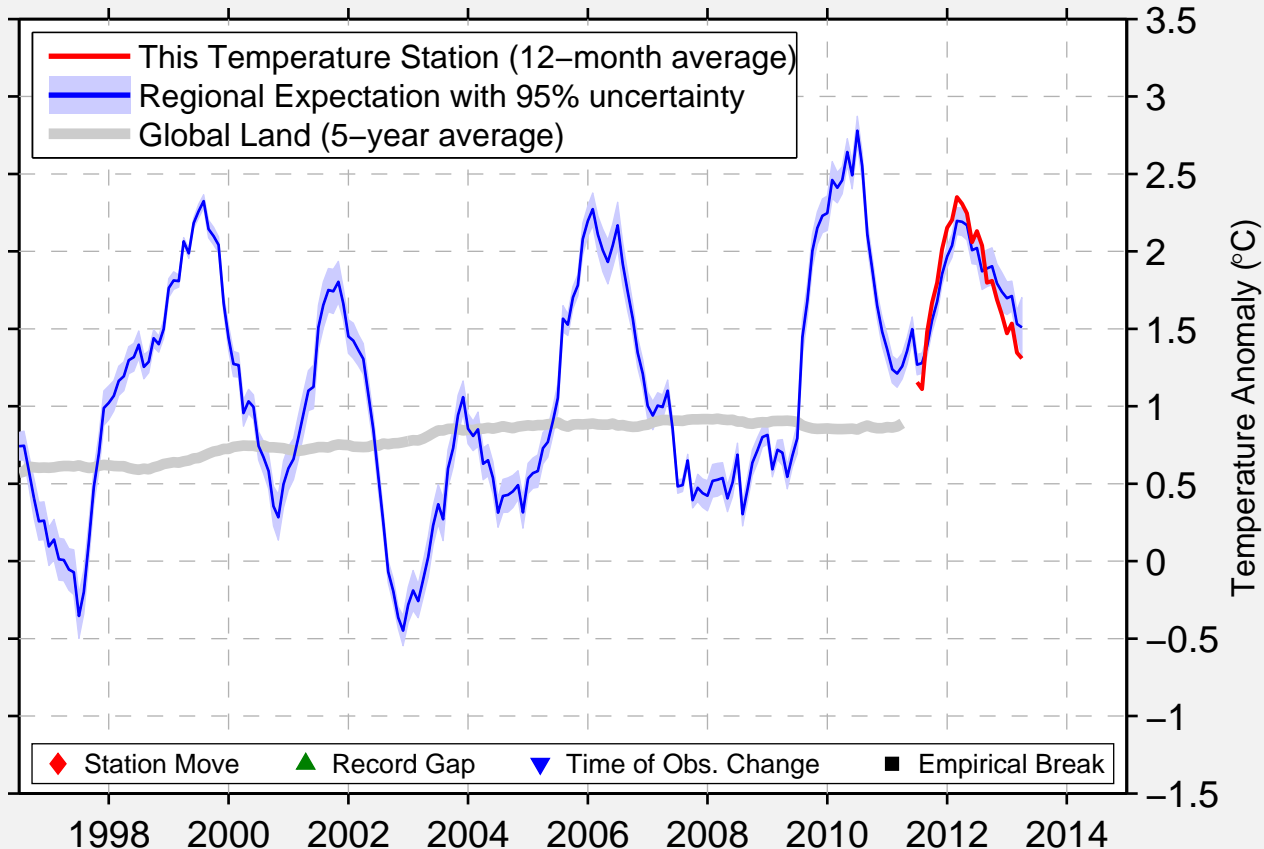

BATHURST AP

47.633 N, 65.750 W (Canada)

Data Quality Controlled and Aligned at Breakpoints

Berkeley Earth