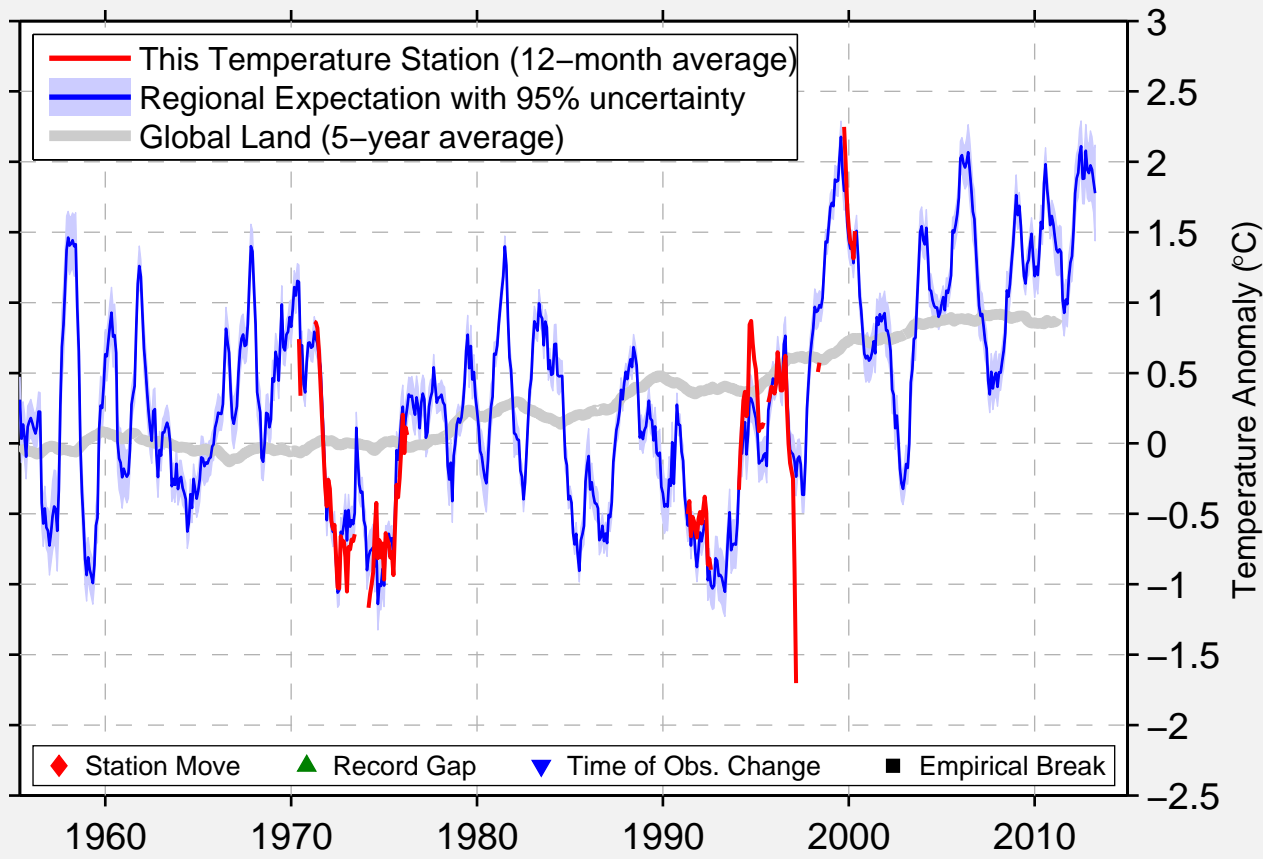

LOGY BAY

47.620 N, 52.670 W (Canada)

Data Quality Controlled and Aligned at Breakpoints

Berkeley Earth