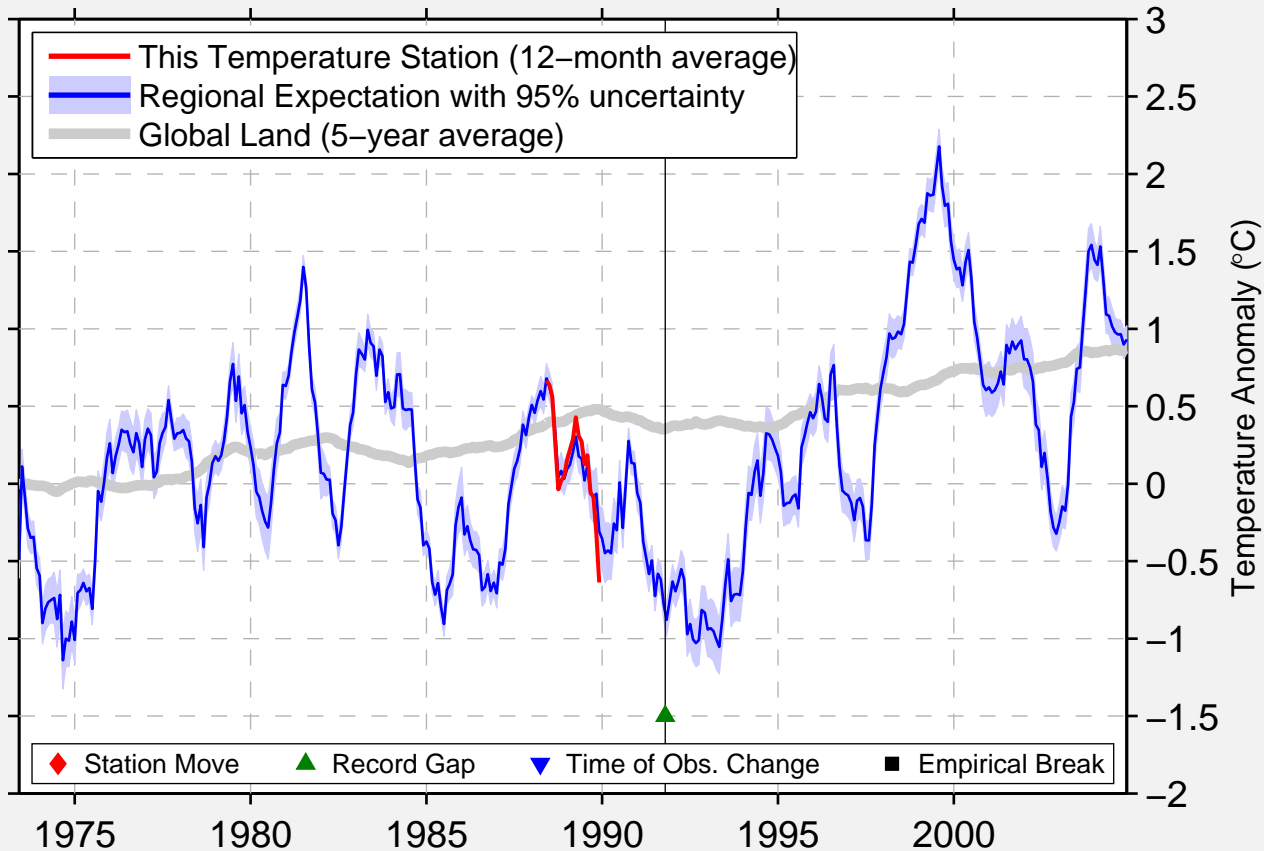

THORNLEA T.B.

47.620 N, 53.730 W (Canada)

Data Quality Controlled and Aligned at Breakpoints

Berkeley Earth