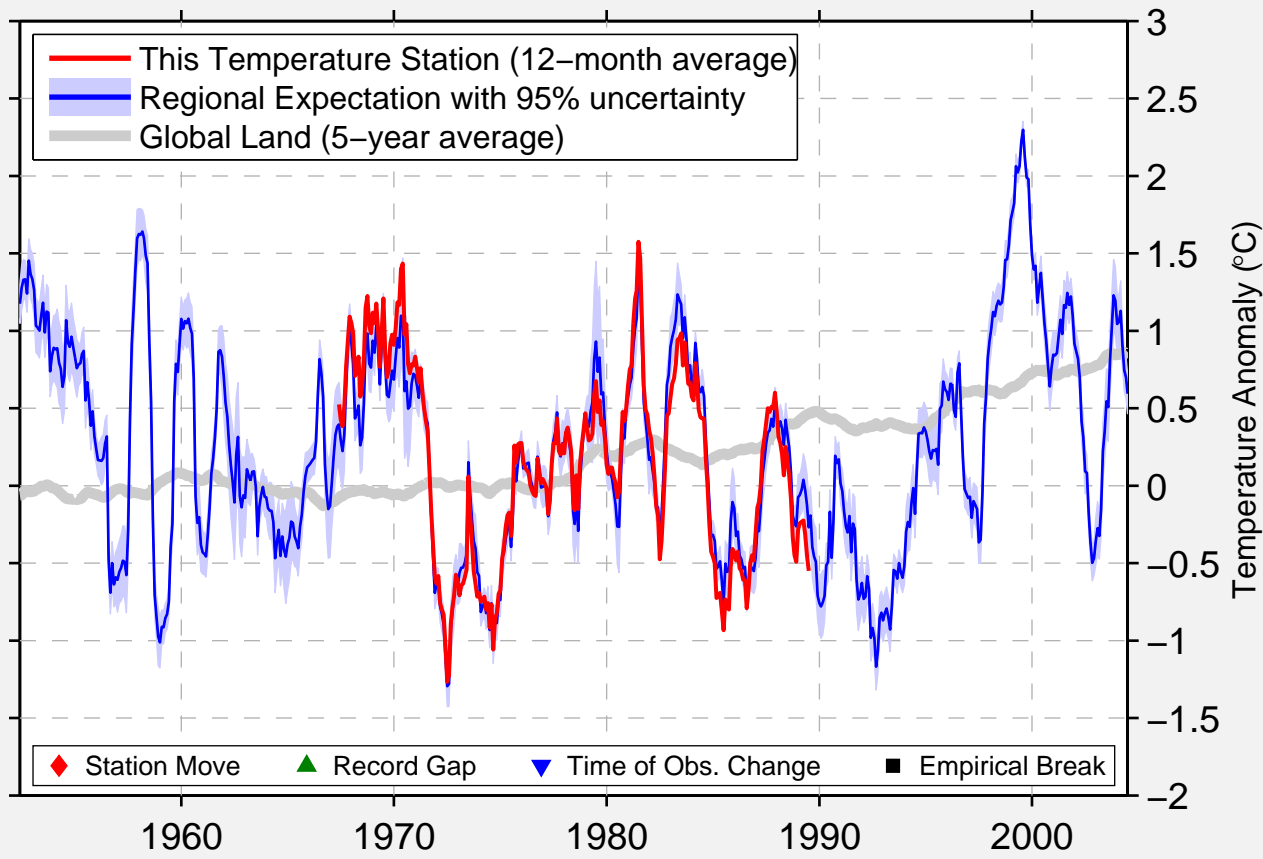

BURGEO, NFLD.

47.620 N, 57.620 W (Canada)

Data Quality Controlled and Aligned at Breakpoints

Berkeley Earth