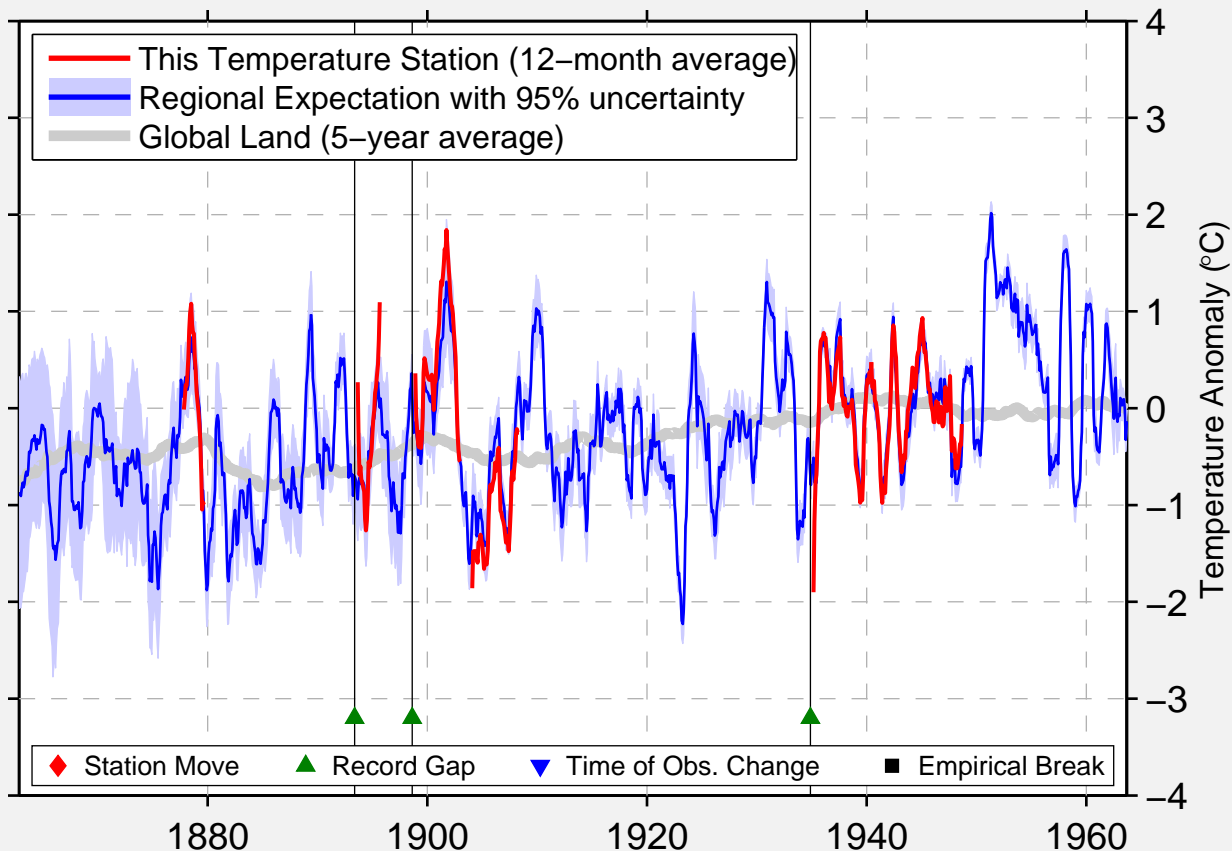

# CHANNEL,NF

47.620 N, 59.150 W (Canada)

Data Quality Controlled and Aligned at Breakpoints

Berkeley Earth